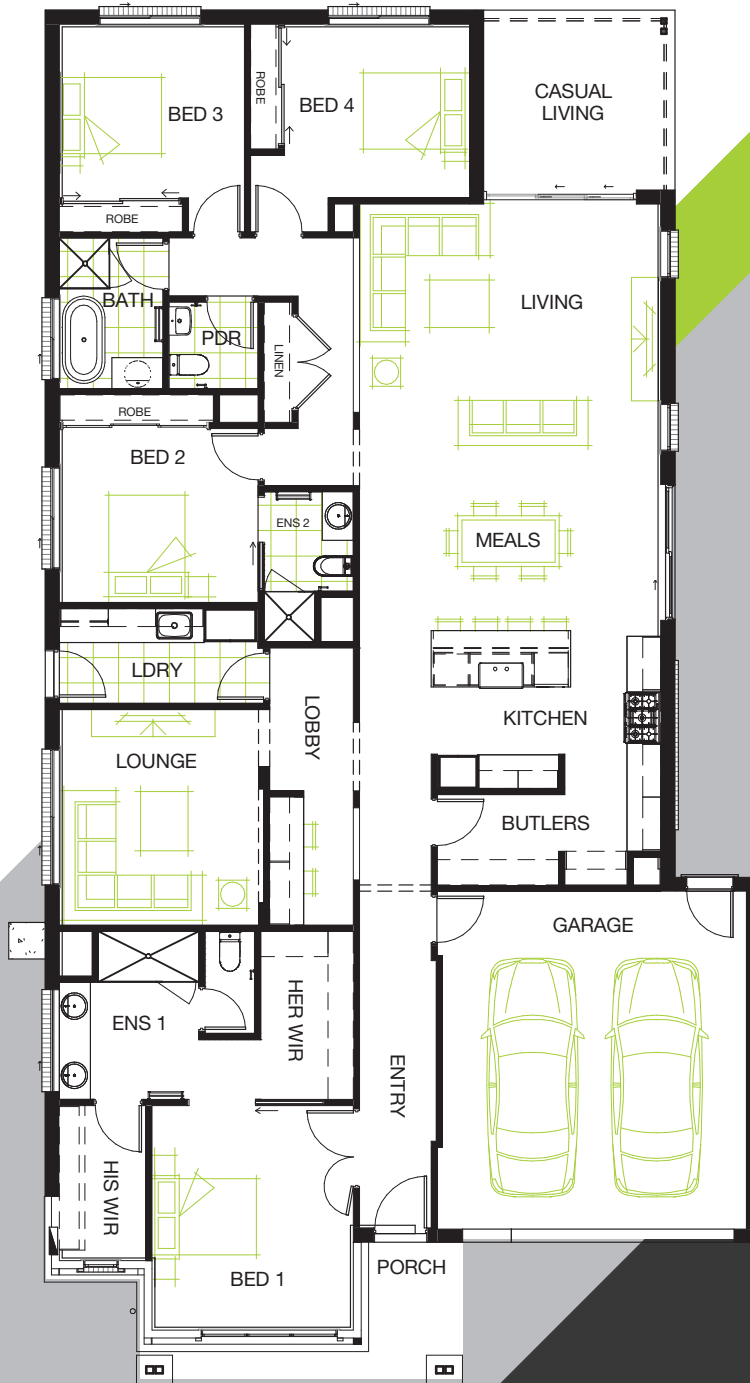

TRIBECA 260

 4
  2
  2

LIVING AREAS

Living:	4670 mm x 4250 mm
Meals:	4440 mm x 4010 mm
Lounge:	3930 mm x 3700 mm
Casual Living:	3890 mm x 3060 mm

BEDROOMS

Bedroom 1:	3830 mm x 3700 mm
Bedroom 2:	3040 mm x 3000 mm
Bedroom 3:	3200 mm x 3000 mm
Bedroom 4:	3200 mm x 3000 mm

DIMENSIONS

External Length:	24.14 m
External Width:	11.30 m
Minimum Block Width:	12.50 m
Minimum Block Length:	31.00 m
Total:	244.21 m ² / 26.29 SQM

Sales Hotline: 1800 60 40 11 | www.longislandhomes.com.au