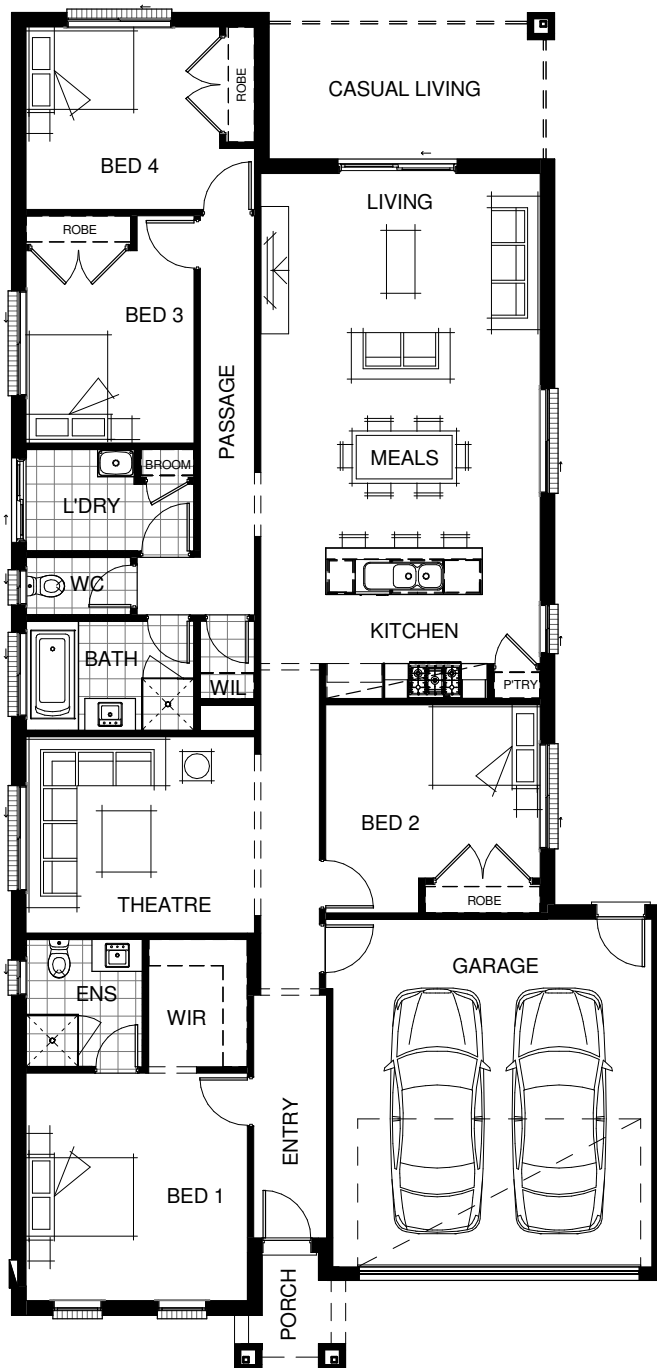

TORQUAY 240

 4
  2
  2

LIVING AREAS		BEDROOMS		DIMENSIONS	
Living/Meals:	9060 mm x 4830 mm	Bedroom 1:	3940 mm x 3830 mm	External Length:	23.39 m
Theatre:	3400 mm x 3950 mm	Bedroom 2:	3600 mm x 3710 mm	External Width:	11.27 m
Casual Living:	2520 mm x 4920 mm	Bedroom 3:	3930 mm x 2910 mm	Minimum Block Length:	30.39 m
		Bedroom 4:	3160 mm x 3950 mm	Minimum Block Width:	12.50 m
				Total:	221.82 M ² / 23.88 SQM