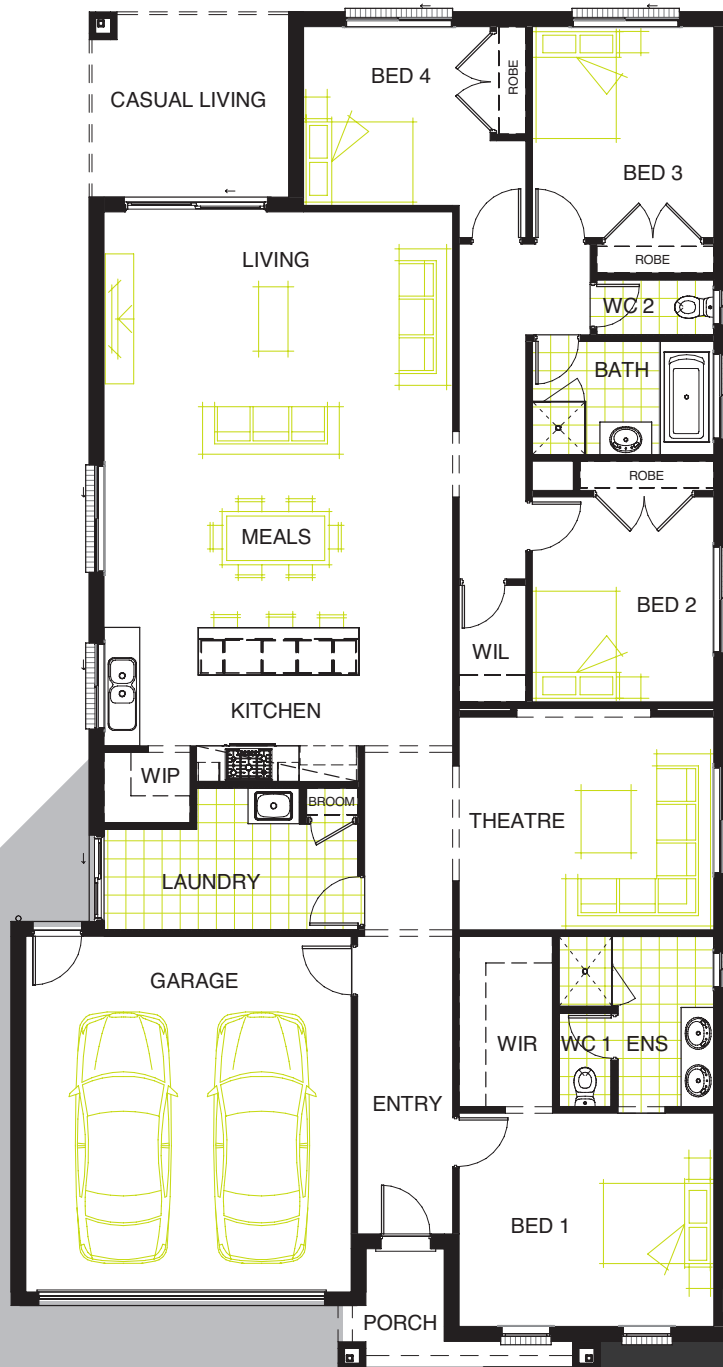

TALLAI 270

LIVING AREAS		BEDROOMS		DIMENSIONS	
Living/Meals:	7010 mm x 5890 mm	Bedroom 1:	3610 mm x 4310 mm	External Length:	22.87 m
Theatre:	3750 mm x 4310 mm	Bedroom 2:	3470 mm x 3080 mm	External Width:	12.09 m
Casual Living:	3120 mm x 3360 mm	Bedroom 3:	3570 mm x 3080 mm	Minimum Block Width:	14.00 m
		Bedroom 4:	3030 mm x 3160 mm	Minimum Block Length:	30.00 m
				Total:	249.27 m ² / 26.83 SQM