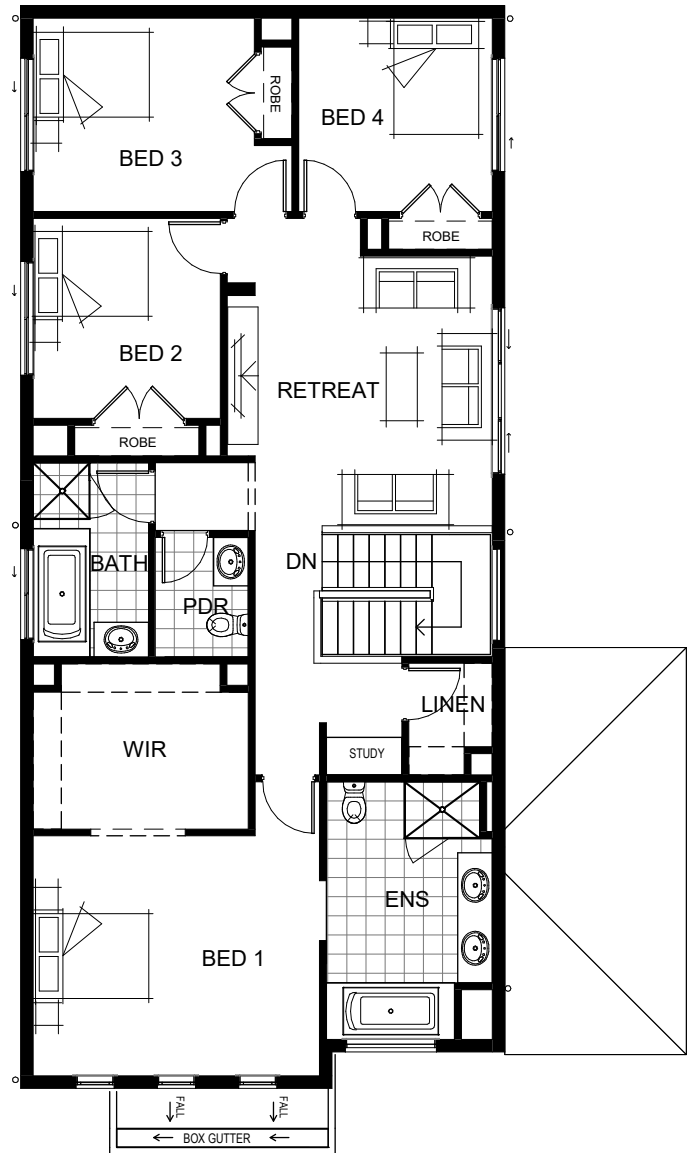

SUVA 310 MKI

LIVING AREAS		BEDROOMS		DIMENSIONS	
Living:	4505 mm x 4550 mm	Bedroom 1:	4700 mm x 4580 mm	External Length:	18.34 m
Meals:	4430 mm x 3950 mm	Bedroom 2:	3200 mm x 3000 mm	External Width:	10.65 m
Lounge:	3990 mm x 3000 mm	Bedroom 3:	3100 mm x 3540 mm	Minimum Block Length:	24.00 m
Retreat:	4310 mm x 3795 mm	Bedroom 4:	3100 mm x 3100 mm	Minimum Block Width:	12.00 m
Casual Living:	3670 mm x 2780 mm			Total:	287.12 M ² / 30.91 SQM