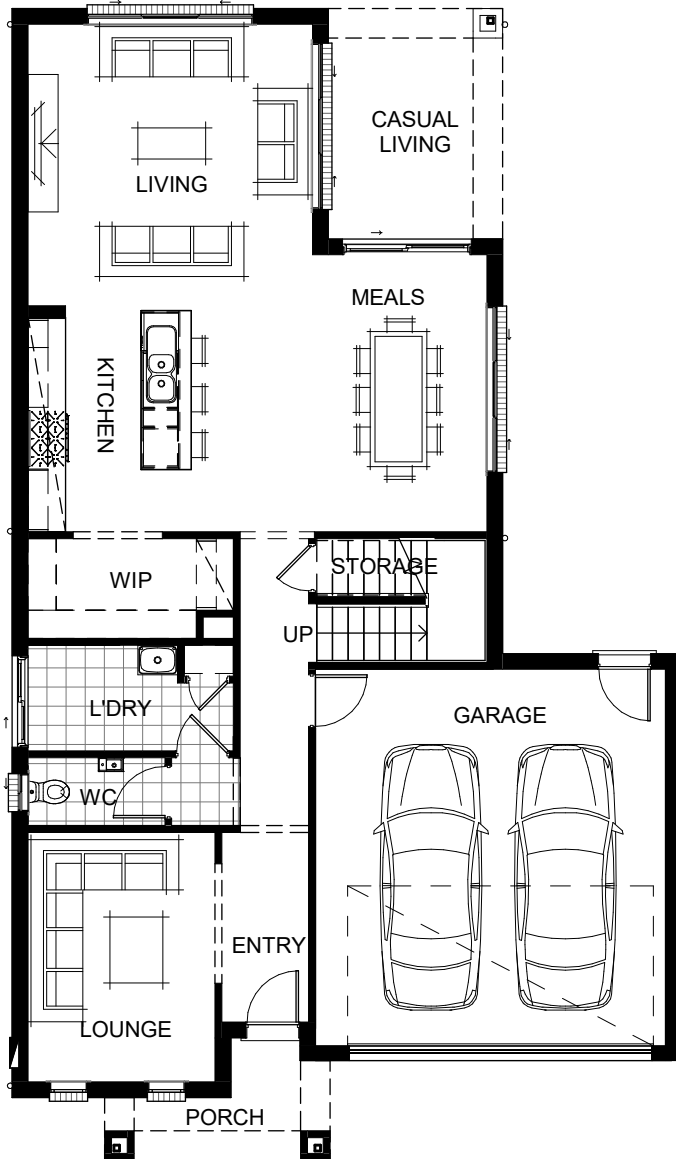

SUVA 310 MKI

LIVING AREAS		BEDROOMS		DIMENSIONS	
Living:	4505 mm x 4550 mm	Bedroom 1:	4700 mm x 4580 mm	External Length:	18.34 m
Meals:	4430 mm x 3950 mm	Bedroom 2:	3200 mm x 3000 mm	External Width:	10.65 m
Lounge:	3990 mm x 3000 mm	Bedroom 3:	3100 mm x 3540 mm	Minimum Block Length:	24.00 m
Retreat:	4310 mm x 3795 mm	Bedroom 4:	3100 mm x 3100 mm	Minimum Block Width:	12.00 m
Casual Living:	3670 mm x 2780 mm			Total:	287.12 M ² / 30.91 SQM