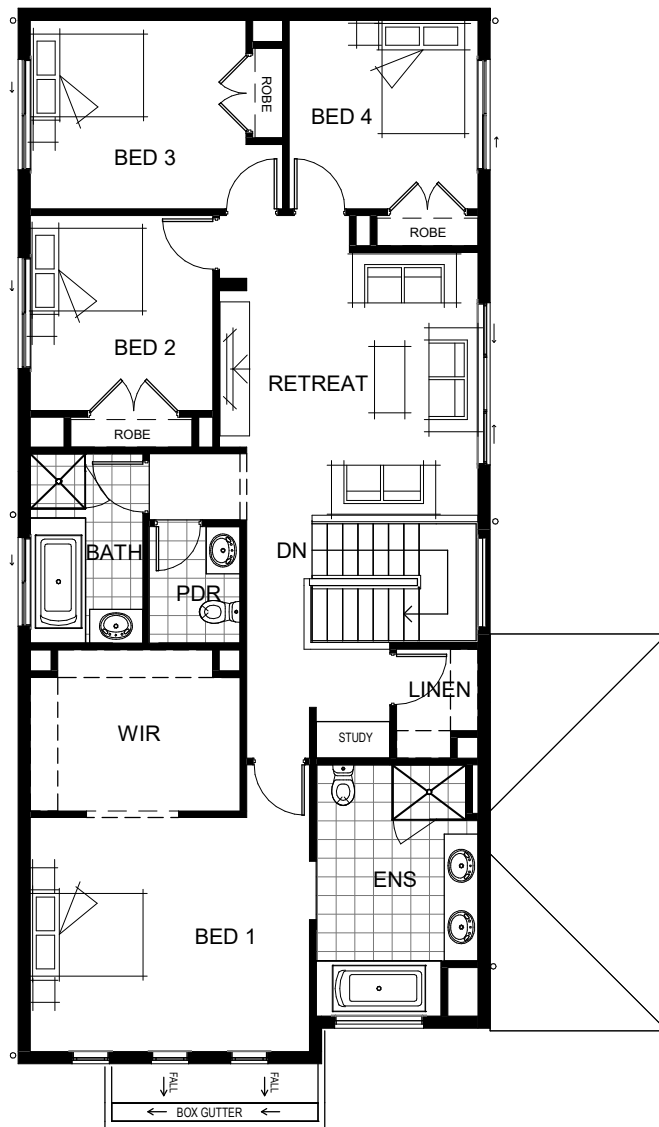

SUVA 310 MKII

LIVING AREAS		BEDROOMS		DIMENSIONS	
Living:	4505 mm x 4550 mm	Bedroom 1:	3840 mm x 4580 mm	External Length:	18.34 m
Meals:	4430 mm x 2750 mm	Bedroom 2:	3200 mm x 3000 mm	External Width:	10.65 m
Lounge:	3400 mm x 3000 mm	Bedroom 3:	3100 mm x 4140 mm	Minimum Block Length:	24.00 m
Retreat:	4310 mm x 3795 mm	Bedroom 4:	3100 mm x 3100 mm	Minimum Block Width:	12.00 m
Casual Living:	3670 mm x 2780 mm			Total:	287.12 M ² / 30.91 SQM