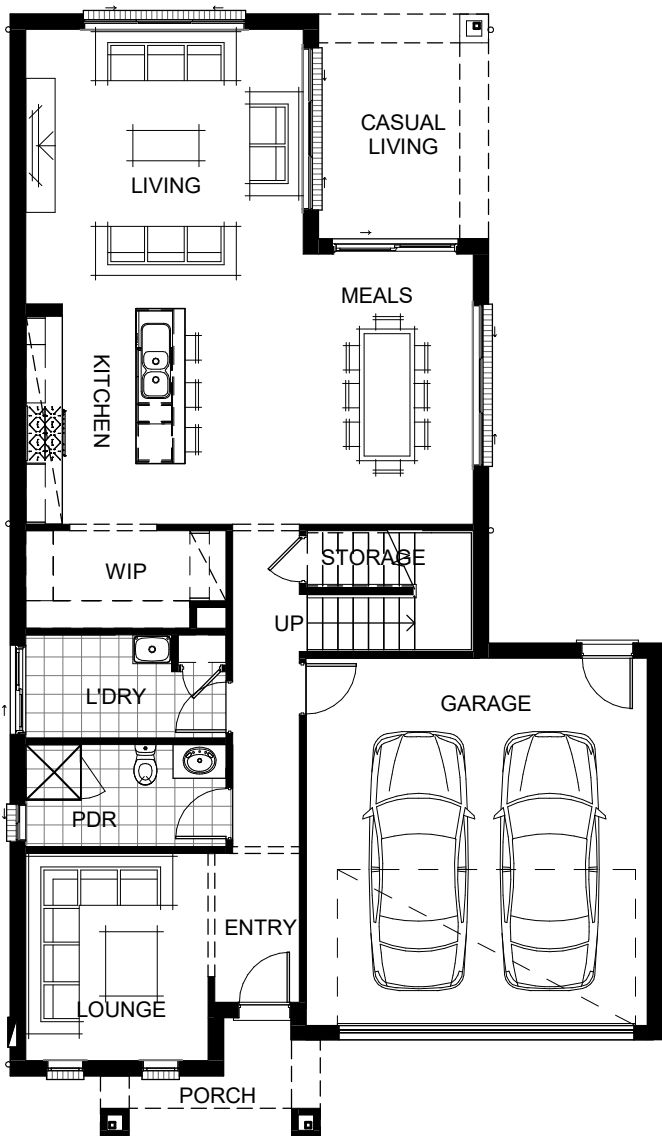

SUVA 310 MKII

LIVING AREAS		BEDROOMS		DIMENSIONS	
Living:	4505 mm x 4550 mm	Bedroom 1:	3840 mm x 4580 mm	External Length:	18.34 m
Meals:	4430 mm x 2750 mm	Bedroom 2:	3200 mm x 3000 mm	External Width:	10.65 m
Lounge:	3400 mm x 3000 mm	Bedroom 3:	3100 mm x 4140 mm	Minimum Block Length:	24.00 m
Retreat:	4310 mm x 3795 mm	Bedroom 4:	3100 mm x 3100 mm	Minimum Block Width:	12.00 m
Casual Living:	3670 mm x 2780 mm			Total:	287.12 M ² / 30.91 SQM