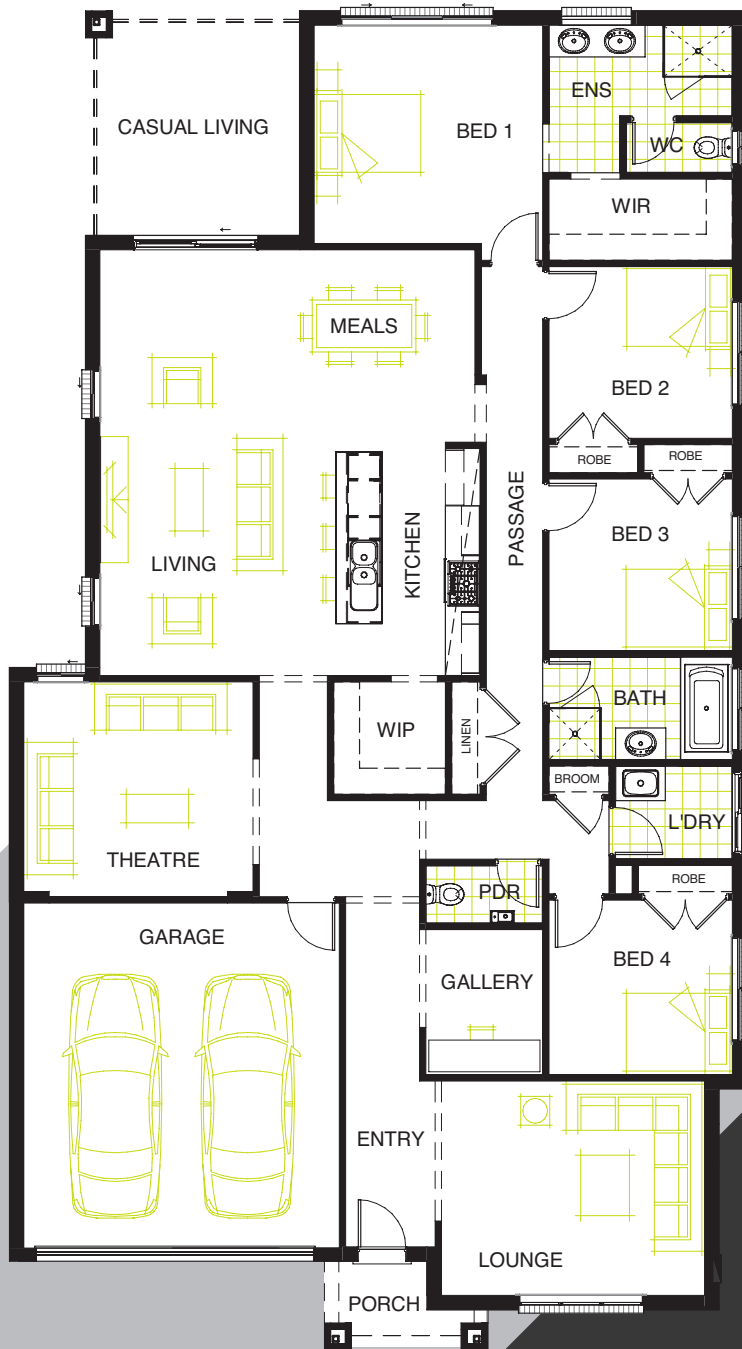

# SEVILLE 290

LIVING AREAS		BEDROOMS		DIMENSIONS	
Living/Meals:	7410 mm x 6620 mm	Bedroom 1:	3810 mm x 3990 mm	External Length:	23.25 m
Lounge:	3740 mm x 4590 mm	Bedroom 2:	3000 mm x 3200 mm	External Width:	12.80 m
Theatre:	3750 mm x 4000 mm	Bedroom 3:	3000 mm x 3200 mm	Minimum Block Width:	14.00 m
Casual Living:	3900 mm x 3720 mm	Bedroom 4:	3050 mm x 3200 mm	Minimum Block Length:	30.00 m
				Total:	269.15 m <sup>2</sup> / 28.97 sqm