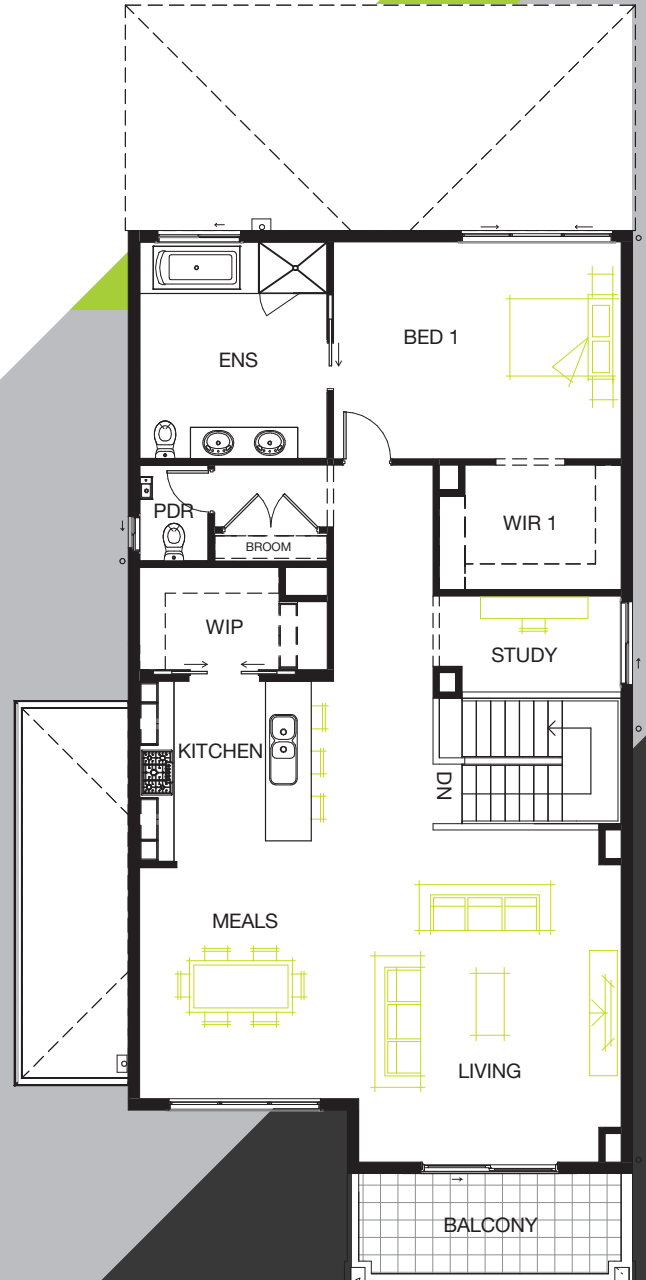

SANYA 380

LIVING AREAS

Living:	5830 mm x 4220 mm
Theatre:	4040 mm x 3200 mm
Rumpus:	3800 mm x 4610 mm
Casual Living:	3890 mm x 3830 mm

BEDROOMS

Bedroom 1:	3810 mm x 5050 mm
Bedroom 2:	3300 mm x 3470 mm
Bedroom 3:	3220 mm x 3200 mm
Bedroom 4:	3330 mm x 3470 mm

DIMENSIONS

External Length:	22.43 m
External Width:	10.73 m
Minimum Block Length:	30.00 m
Minimum Block Width:	12.00 m
Total:	348.56 m ² / 37.52 sqm

Sales Hotline: 1800 60 40 11 | www.longislandhomes.com.au