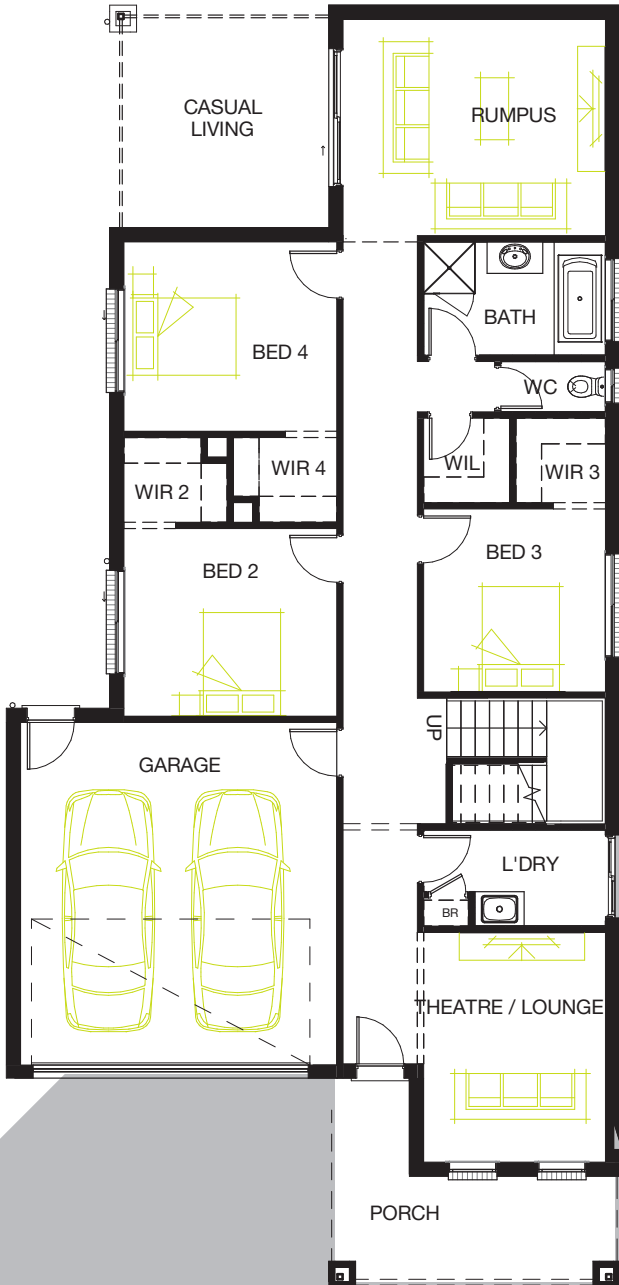

SANYA 380

LIVING AREAS

Living:	5830 mm x 4220 mm
Theatre:	4040 mm x 3200 mm
Rumpus:	3800 mm x 4610 mm
Casual Living:	3890 mm x 3830 mm

BEDROOMS

Bedroom 1:	3810 mm x 5050 mm
Bedroom 2:	3300 mm x 3470 mm
Bedroom 3:	3220 mm x 3200 mm
Bedroom 4:	3330 mm x 3470 mm

DIMENSIONS

External Length:	22.43 m
External Width:	10.73 m
Minimum Block Length:	30.00 m
Minimum Block Width:	12.00 m
Total:	348.56 m ² / 37.52 sqm

Sales Hotline: 1800 60 40 11 | www.longislandhomes.com.au