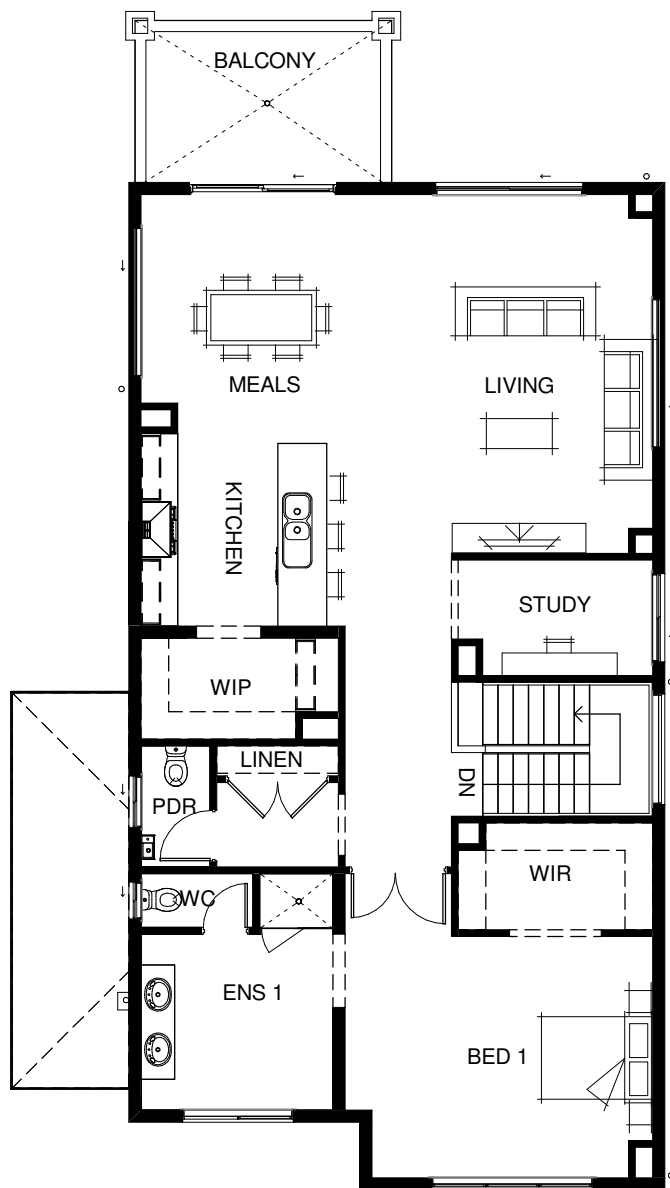

SANYA 340

LIVING AREAS		BEDROOMS		DIMENSIONS	
Living:	5890 mm x 5340 mm	Bedroom 1:	5000 mm x 5050 mm	External Length:	19.81 m
Meals:	4079 mm x 3050 mm	Bedroom 2:	3100 mm x 3690 mm	External Width:	10.73 m
Study:	1910 mm x 3200 mm	Bedroom 3:	3440 mm x 3200 mm	Minimum Block Length:	27.00 m
Rumpus:	3330 mm x 5100 mm	Bedroom 4:	3220 mm x 3200 mm	Minimum Block Width:	14.00 m
Casual Living:	4500 mm x 2750 mm			Total:	319.76 m ² / 34.42 sqR