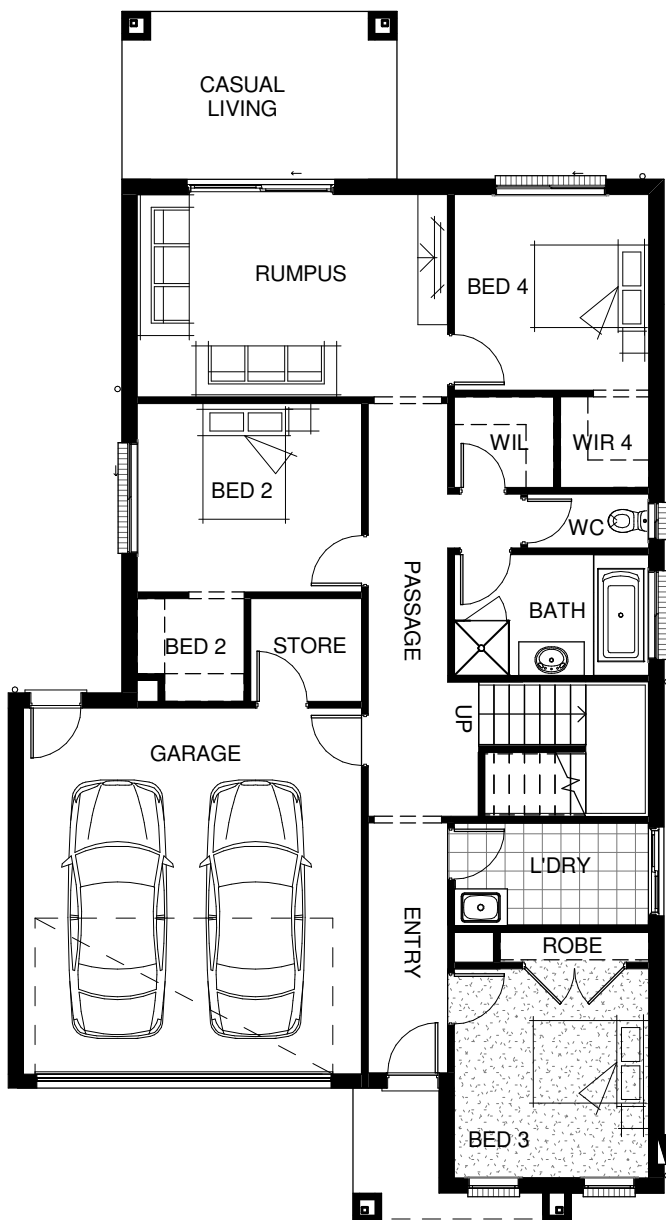

SANYA 340

LIVING AREAS		BEDROOMS		DIMENSIONS	
Living:	5890 mm x 5340 mm	Bedroom 1:	5000 mm x 5050 mm	External Length:	19.81 m
Meals:	4079 mm x 3050 mm	Bedroom 2:	3100 mm x 3690 mm	External Width:	10.73 m
Study:	1910 mm x 3200 mm	Bedroom 3:	3440 mm x 3200 mm	Minimum Block Length:	27.00 m
Rumpus:	3330 mm x 5100 mm	Bedroom 4:	3220 mm x 3200 mm	Minimum Block Width:	14.00 m
Casual Living:	4500 mm x 2750 mm			Total:	319.76 m ² / 34.42 sqR