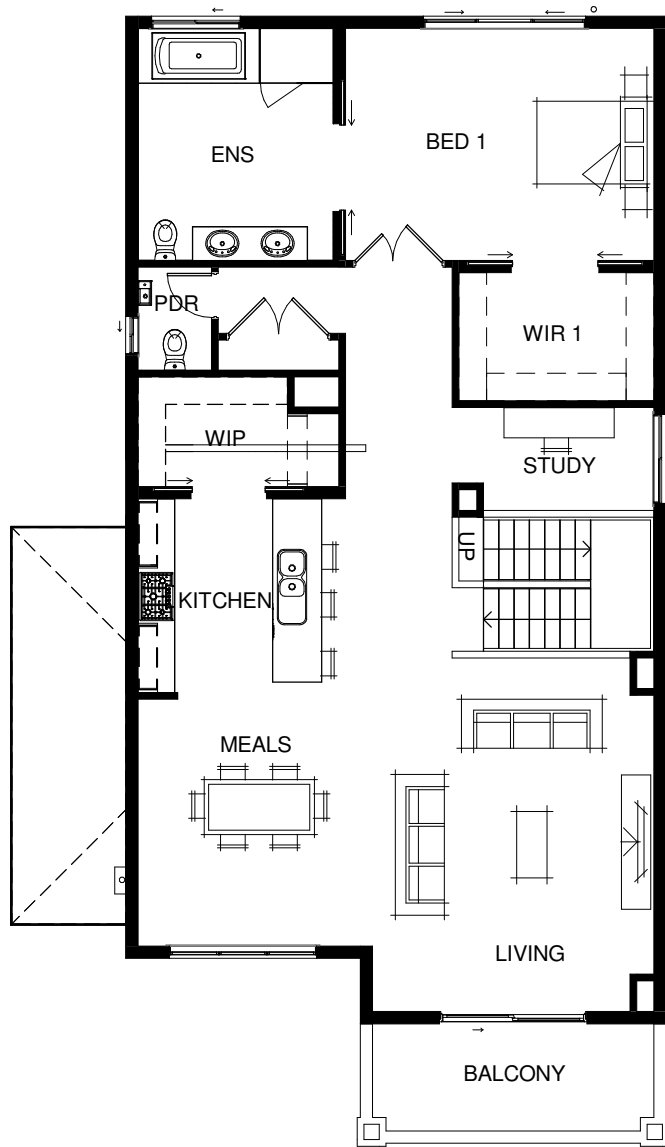

# SANYA 330 MKII

LIVING AREAS		BEDROOMS		DIMENSIONS	
Living:	5790 mm x 2910 mm	Bedroom 1:	3810 mm x 5050 mm	External Length:	18.50 m
Meals:	4046 mm x 3780 mm	Bedroom 2:	3200 mm x 3740 mm	External Width:	10.73 m
Theatre:	4000 mm x 3200 mm	Bedroom 3:	3220 mm x 3200 mm	Minimum Block Length:	26.00 m
Casual Living:	3620 mm x 3830 mm			Minimum Block Width:	12.50 m
				Total:	310.50 m <sup>2</sup> / 33.42 sqR