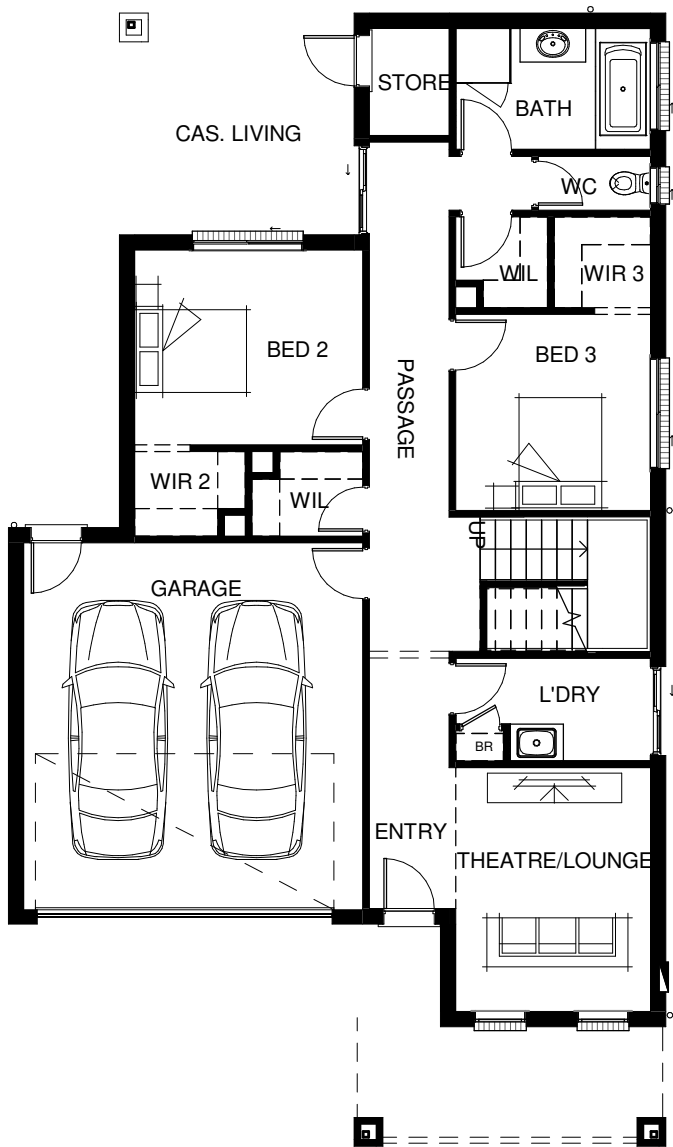

# SANYA 330 MKII

LIVING AREAS		BEDROOMS		DIMENSIONS	
Living:	5790 mm x 2910 mm	Bedroom 1:	3810 mm x 5050 mm	External Length:	18.50 m
Meals:	4046 mm x 3780 mm	Bedroom 2:	3200 mm x 3740 mm	External Width:	10.73 m
Theatre:	4000 mm x 3200 mm	Bedroom 3:	3220 mm x 3200 mm	Minimum Block Length:	26.00 m
Casual Living:	3620 mm x 3830 mm			Minimum Block Width:	12.50 m
				Total:	310.50 m <sup>2</sup> / 33.42 sqR