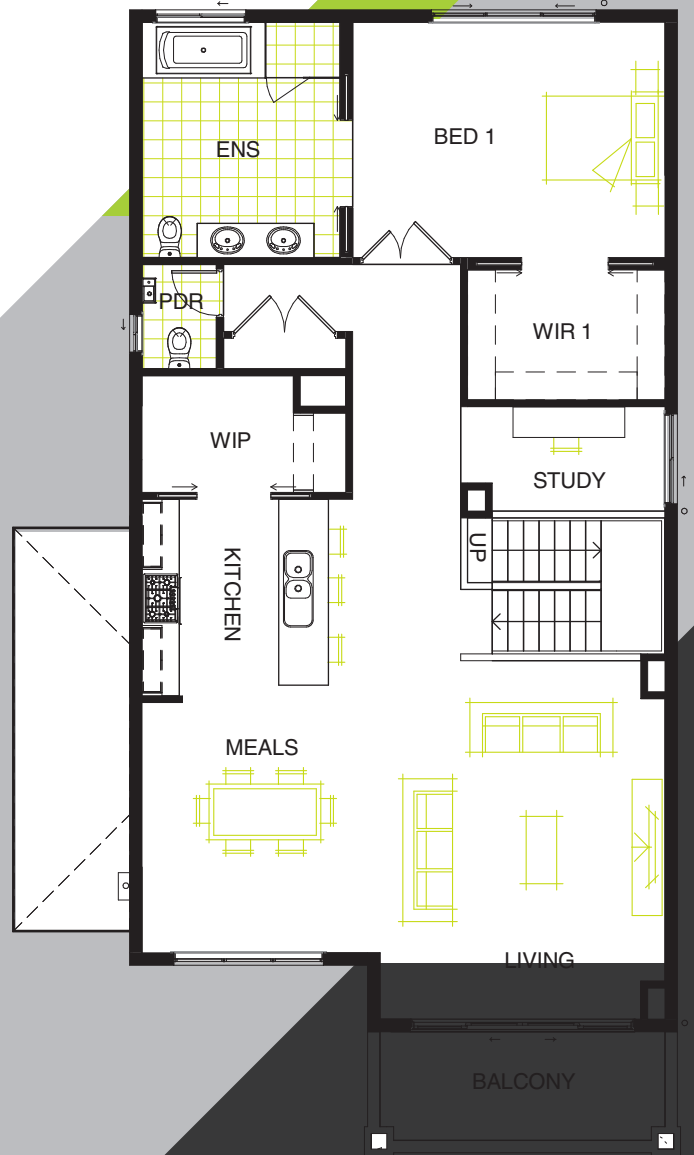

SANYA 330 MKII

LIVING AREAS

Living:	5790 mm x 2910 mm
Meals:	4046 mm x 3780 mm
Theatre:	4000 mm x 3200 mm
Casual Living:	3620 mm x 3830 mm

BEDROOMS

Bedroom 1:	3810 mm x 5050 mm
Bedroom 2:	3200 mm x 3740 mm
Bedroom 3:	3220 mm x 3200 mm

DIMENSIONS

External Length:	18.50 m
External Width:	10.73 m
Minimum Block Width:	12.50 m
Minimum Block Length:	26.00 m
Total:	310.50 m ² / 33.42 sqm

Sales Hotline: 1800 60 40 11 | www.longislandhomes.com.au