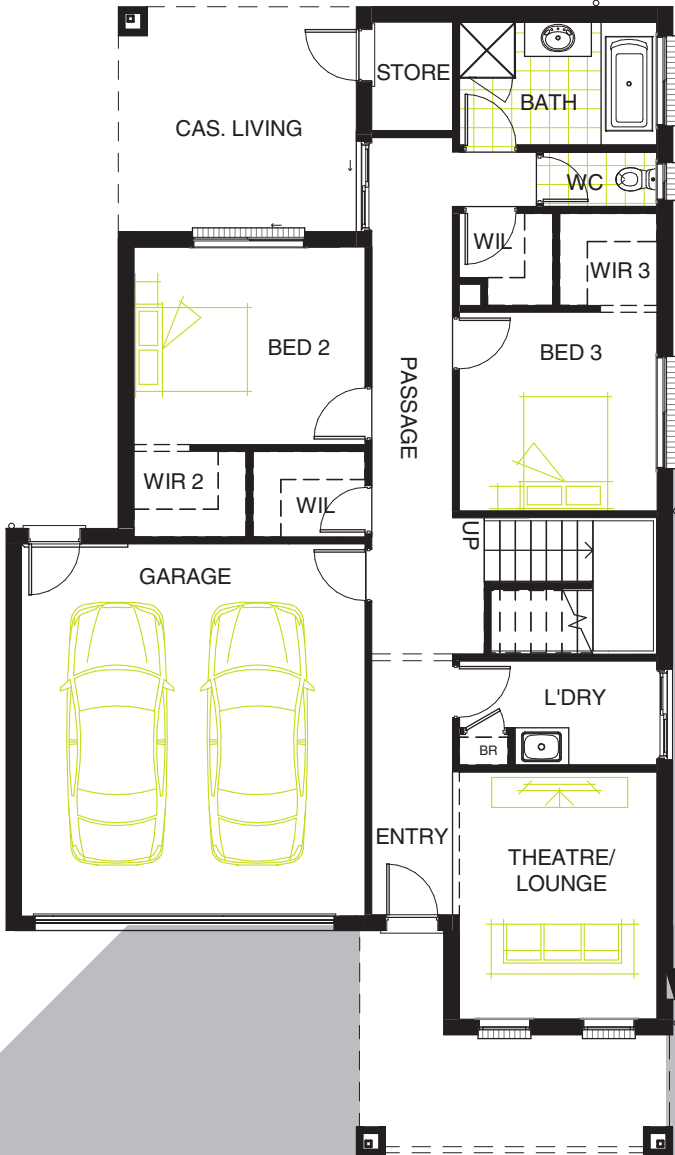

SANYA 330 MKII

LIVING AREAS

Living:	5790 mm x 2910 mm
Meals:	4046 mm x 3780 mm
Theatre:	4000 mm x 3200 mm
Casual Living:	3620 mm x 3830 mm

BEDROOMS

Bedroom 1:	3810 mm x 5050 mm
Bedroom 2:	3200 mm x 3740 mm
Bedroom 3:	3220 mm x 3200 mm

DIMENSIONS

External Length:	18.50 m
External Width:	10.73 m
Minimum Block Width:	12.50 m
Minimum Block Length:	26.00 m
Total:	310.50 m ² / 33.42 sqm

Sales Hotline: 1800 60 40 11 | www.longislandhomes.com.au