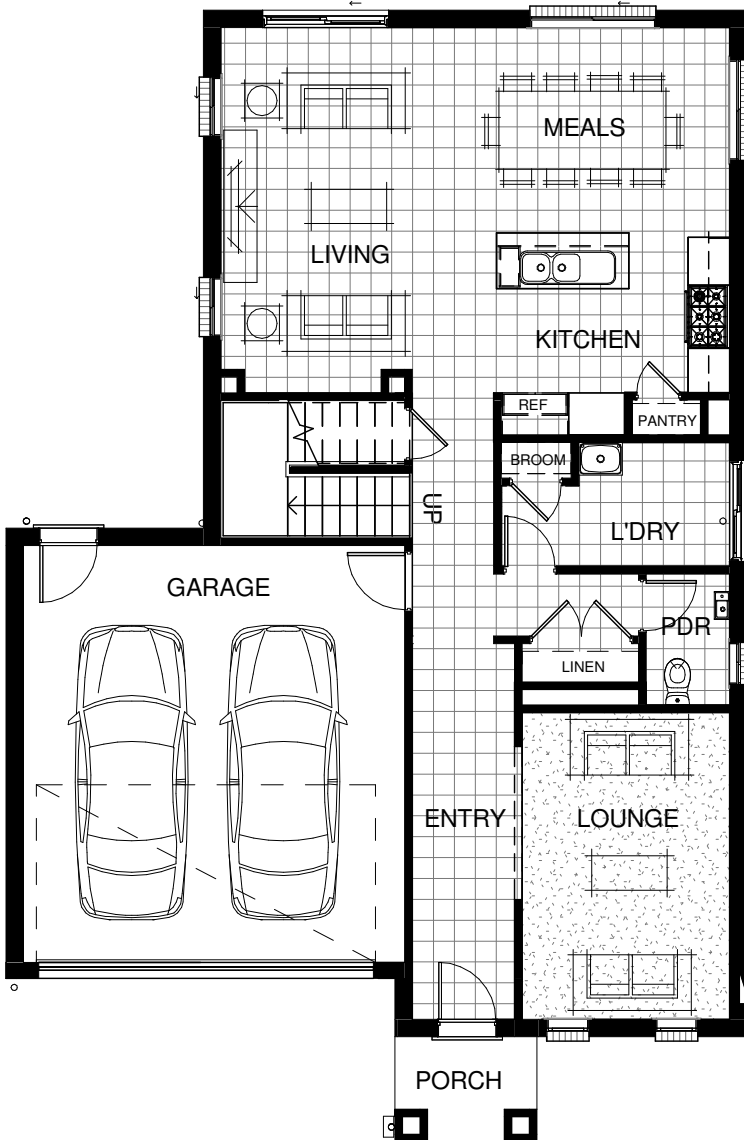

# PYRENEES 250

LIVING AREAS		BEDROOMS		DIMENSIONS	
Living:	3940 mm x 5270 mm	Bedroom 1:	4700 mm x 4430 mm	External Length:	16.26 m
Meals:	3390 mm x 2950 mm	Bedroom 2:	3090 mm x 3670 mm	External Width:	10.65 m
Lounge:	3000 mm x 4430 mm	Bedroom 3:	3090 mm x 3570 mm	Minimum Block Length:	23.00 m
Retreat:	5480 mm x 3180 mm			Minimum Block Width:	12.50 m
				Total:	230.32 m <sup>2</sup> / 24.79 SQM