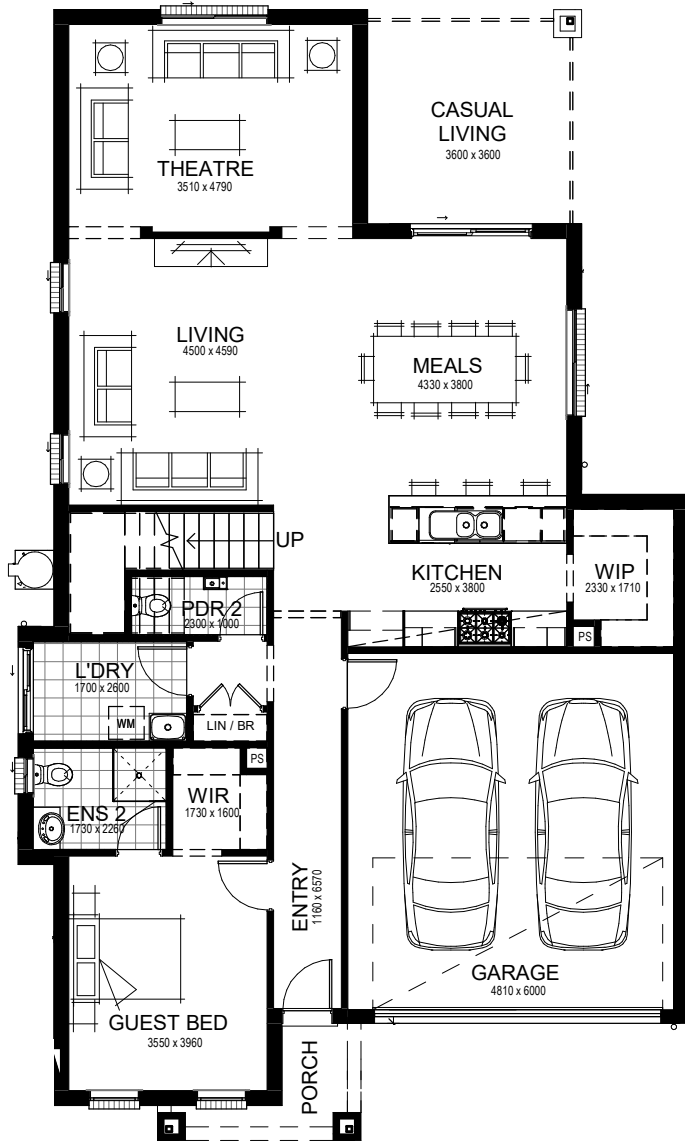

# PARIS 360

LIVING AREAS		BEDROOMS		DIMENSIONS	
Living:	4500 mm x 4790 mm	Bedroom 1:	4000 mm x 4600 mm	External Length:	19.01 m
Meals:	4550 mm x 3600 mm	Bedroom 2:	3100 mm x 3520 mm	External Width:	11.27 m
Theatre:	3510 mm x 4790 mm	Bedroom 3:	3100 mm x 3520 mm	Minimum Block Length:	25.00 m
Living 1 <sup>st</sup> Floor:	3510 mm x 4600 mm	Bedroom 4:	3100 mm x 3520 mm	Minimum Block Width:	12.50 m
Casual Living:	3130 mm x 3600 mm	Guest Bedroom:	3960 mm x 3350 mm	Total:	336.59 m <sup>2</sup> / 36.23 SQR