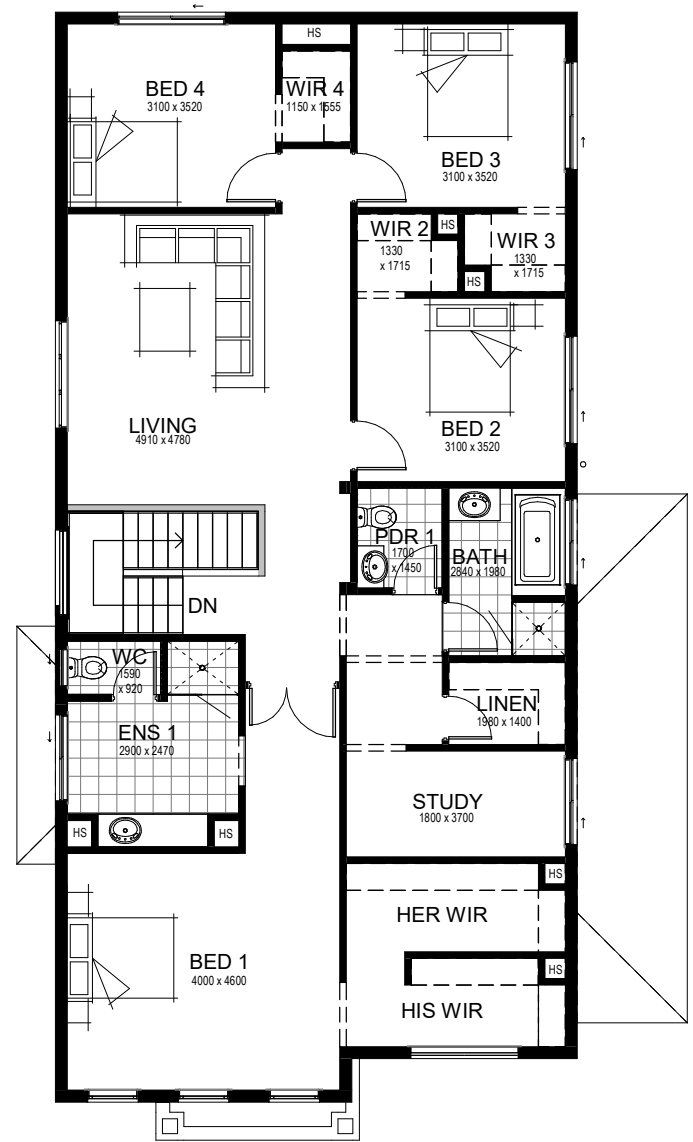

# PARIS 360

LIVING AREAS		BEDROOMS		DIMENSIONS	
Living:	4500 mm x 4790 mm	Bedroom 1:	4000 mm x 4600 mm	External Length:	19.01 m
Meals:	4550 mm x 3600 mm	Bedroom 2:	3100 mm x 3520 mm	External Width:	11.27 m
Theatre:	3510 mm x 4790 mm	Bedroom 3:	3100 mm x 3520 mm	Minimum Block Length:	25.00 m
Living 1 <sup>st</sup> Floor:	3510 mm x 4600 mm	Bedroom 4:	3100 mm x 3520 mm	Minimum Block Width:	12.50 m
Casual Living:	3130 mm x 3600 mm	Guest Bedroom:	3960 mm x 3350 mm	Total:	336.59 m <sup>2</sup> / 36.23 SQR