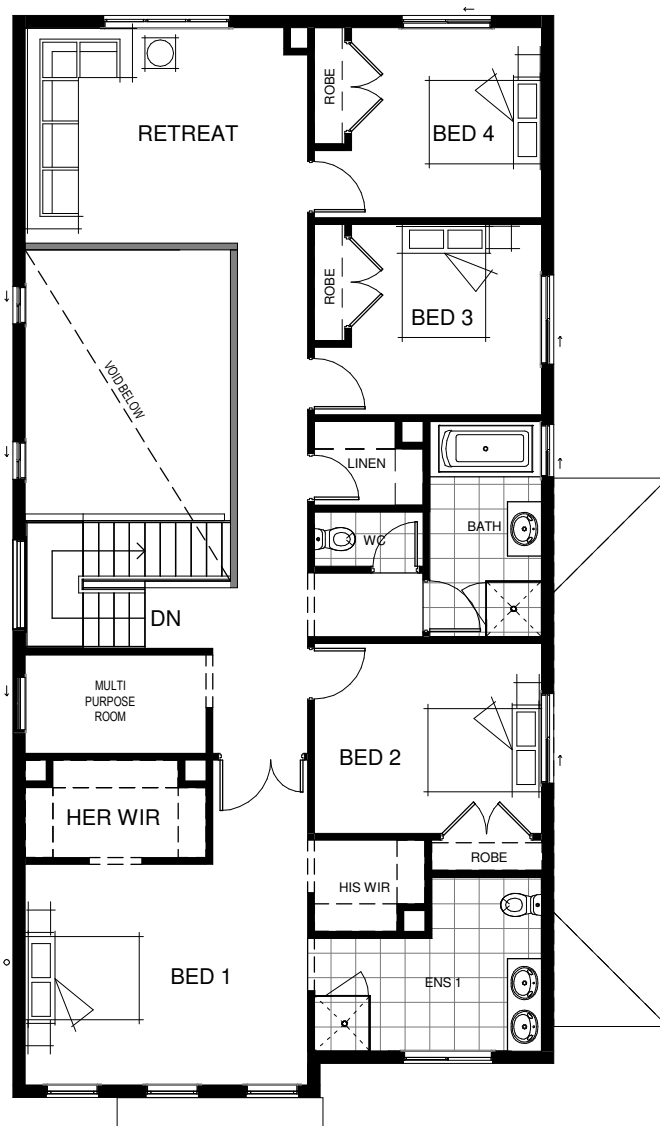

PARIS 350

LIVING AREAS		BEDROOMS		DIMENSIONS	
Living:	4300 mm x 4790 mm	Bedroom 1:	5290 mm x 4600 mm	External Length:	17.64 m
Meals:	3830 mm x 3600 mm	Bedroom 2:	3100 mm x 3700 mm	External Width:	10.67 m
Theatre:	3510 mm x 4790 mm	Bedroom 3:	3100 mm x 3700 mm	Minimum Block Length:	24.00 m
Retreat:	3510 mm x 4600 mm	Bedroom 4:	3100 mm x 3700 mm	Minimum Block Width:	12.50 m
Casual Living:	3600 mm x 3600 mm	Guest Bedroom:	3300 mm x 3000 mm	Total:	321.35 m ² / 34.59 SQM