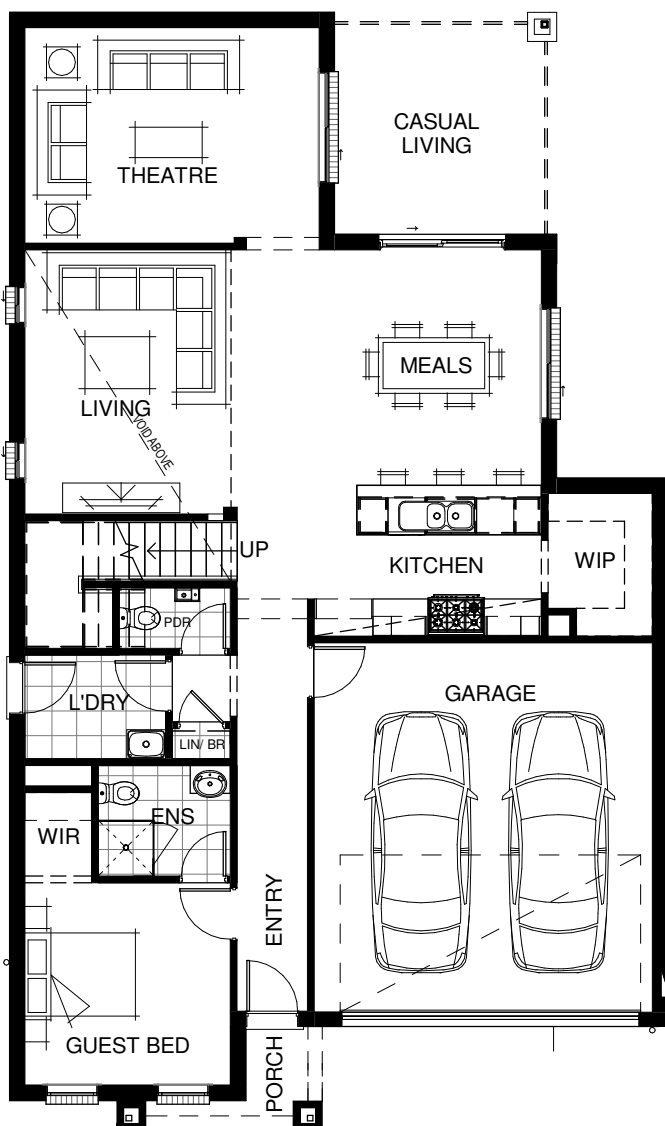

PARIS 350

LIVING AREAS		BEDROOMS		DIMENSIONS	
Living:	4300 mm x 4790 mm	Bedroom 1:	5290 mm x 4600 mm	External Length:	17.64 m
Meals:	3830 mm x 3600 mm	Bedroom 2:	3100 mm x 3700 mm	External Width:	10.67 m
Theatre:	3510 mm x 4790 mm	Bedroom 3:	3100 mm x 3700 mm	Minimum Block Length:	24.00 m
Retreat:	3510 mm x 4600 mm	Bedroom 4:	3100 mm x 3700 mm	Minimum Block Width:	12.50 m
Casual Living:	3600 mm x 3600 mm	Guest Bedroom:	3300 mm x 3000 mm	Total:	321.35 m ² / 34.59 SQM