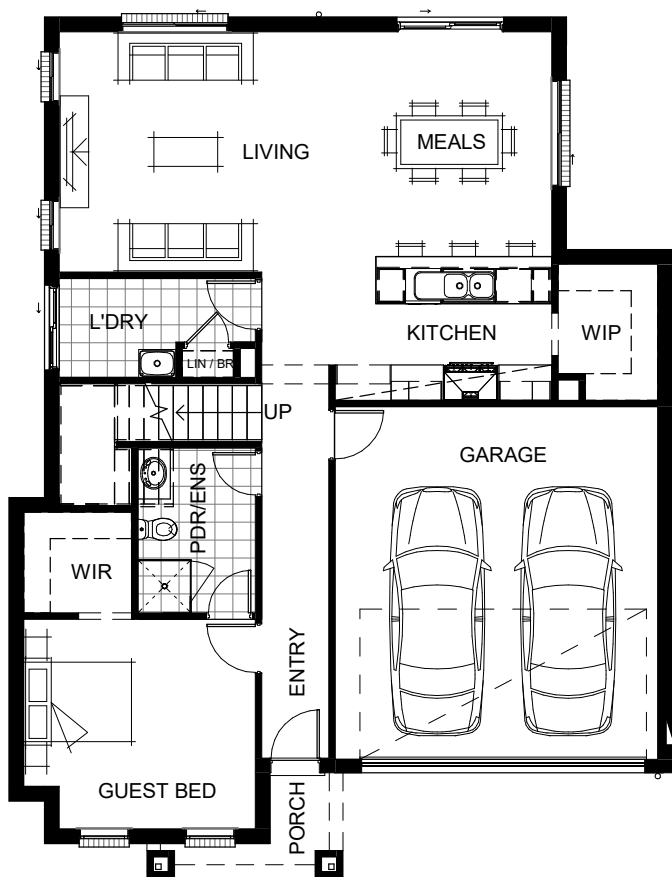

PARIS 280 MKI

LIVING AREAS		BEDROOMS		DIMENSIONS	
Living/Meals:	4100 mm x 8390 mm	Bedroom 1:	4370 mm x 4600 mm	External Length:	14.63 m
Retreat:	3590 mm x 3700 mm	Bedroom 2:	3000 mm x 3480 mm	External Width:	11.27 m
		Bedroom 3:	3000 mm x 3230 mm	Minimum Block Length:	21.00 m
		Bedroom 4:	3600 mm x 3230 mm	Minimum Block Width:	12.50 m
		Guest Bedroom:	3580 mm x 3950 mm	Total:	258.91 m ² / 27.87 sqR