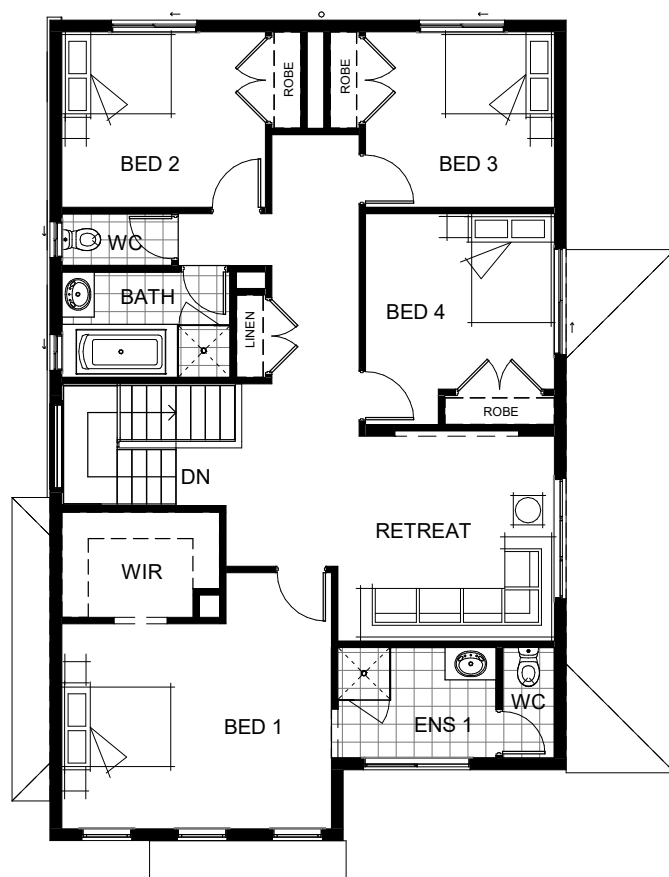

PARIS 280 MKI

LIVING AREAS		BEDROOMS		DIMENSIONS	
Living/Meals:	4100 mm x 8390 mm	Bedroom 1:	4370 mm x 4600 mm	External Length:	14.63 m
Retreat:	3590 mm x 3700 mm	Bedroom 2:	3000 mm x 3480 mm	External Width:	11.27 m
		Bedroom 3:	3000 mm x 3230 mm	Minimum Block Length:	21.00 m
		Bedroom 4:	3600 mm x 3230 mm	Minimum Block Width:	12.50 m
		Guest Bedroom:	3580 mm x 3950 mm	Total:	258.91 m ² / 27.87 sqR