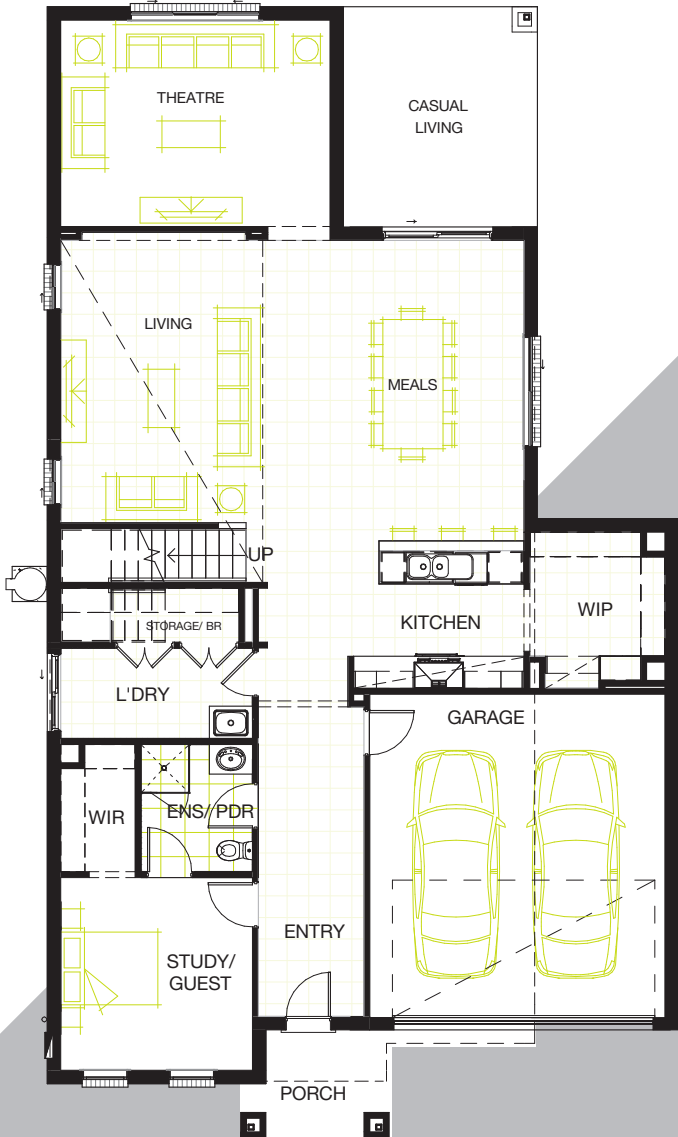

# NEWPORT 420

## LIVING AREAS

|                |                   |
|----------------|-------------------|
| Living/Meals:  | 5410 mm x 8620 mm |
| Theatre:       | 3850 mm x 5020 mm |
| Retreat:       | 4000 mm x 5010 mm |
| Casual Living: | 4090 mm x 3600 mm |

## BEDROOMS

|                |                   |
|----------------|-------------------|
| Bedroom 1:     | 6590 mm x 4830 mm |
| Bedroom 2:     | 3100 mm x 3700 mm |
| Bedroom 3:     | 3100 mm x 3520 mm |
| Bedroom 4:     | 3490 mm x 3520 mm |
| Guest Bedroom: | 3600 mm x 3580 mm |

## DIMENSIONS

|                       |                                   |
|-----------------------|-----------------------------------|
| External Length:      | 20.00 m                           |
| External Width:       | 11.72 m                           |
| Minimum Block Width:  | 14.00 m                           |
| Minimum Block Length: | 27.00 m                           |
| Total:                | 384.06 m <sup>2</sup> / 41.34 sqm |