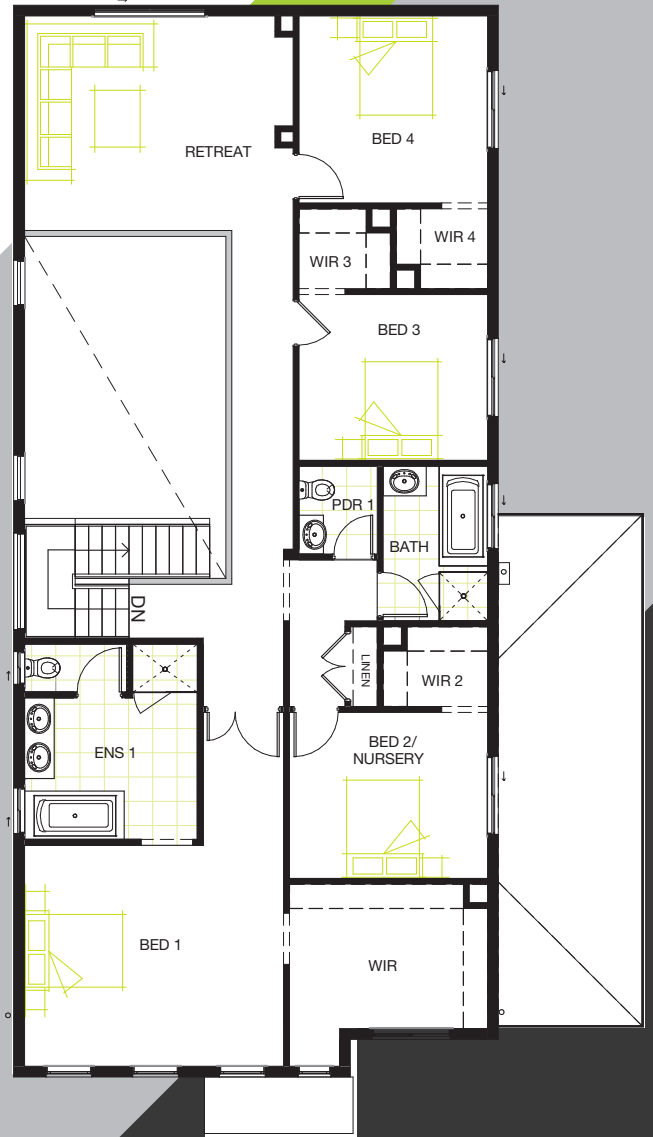

# NEWPORT 420

## LIVING AREAS

|                |                   |
|----------------|-------------------|
| Living/Meals:  | 5410 mm x 8620 mm |
| Theatre:       | 3850 mm x 5020 mm |
| Retreat:       | 4000 mm x 5010 mm |
| Casual Living: | 4090 mm x 3600 mm |

## BEDROOMS

|                |                   |
|----------------|-------------------|
| Bedroom 1:     | 6590 mm x 4830 mm |
| Bedroom 2:     | 3100 mm x 3700 mm |
| Bedroom 3:     | 3100 mm x 3520 mm |
| Bedroom 4:     | 3490 mm x 3520 mm |
| Guest Bedroom: | 3600 mm x 3580 mm |

## DIMENSIONS

|                       |                                   |
|-----------------------|-----------------------------------|
| External Length:      | 20.00 m                           |
| External Width:       | 11.72 m                           |
| Minimum Block Width:  | 14.00 m                           |
| Minimum Block Length: | 27.00 m                           |
| Total:                | 384.06 m <sup>2</sup> / 41.34 sqm |