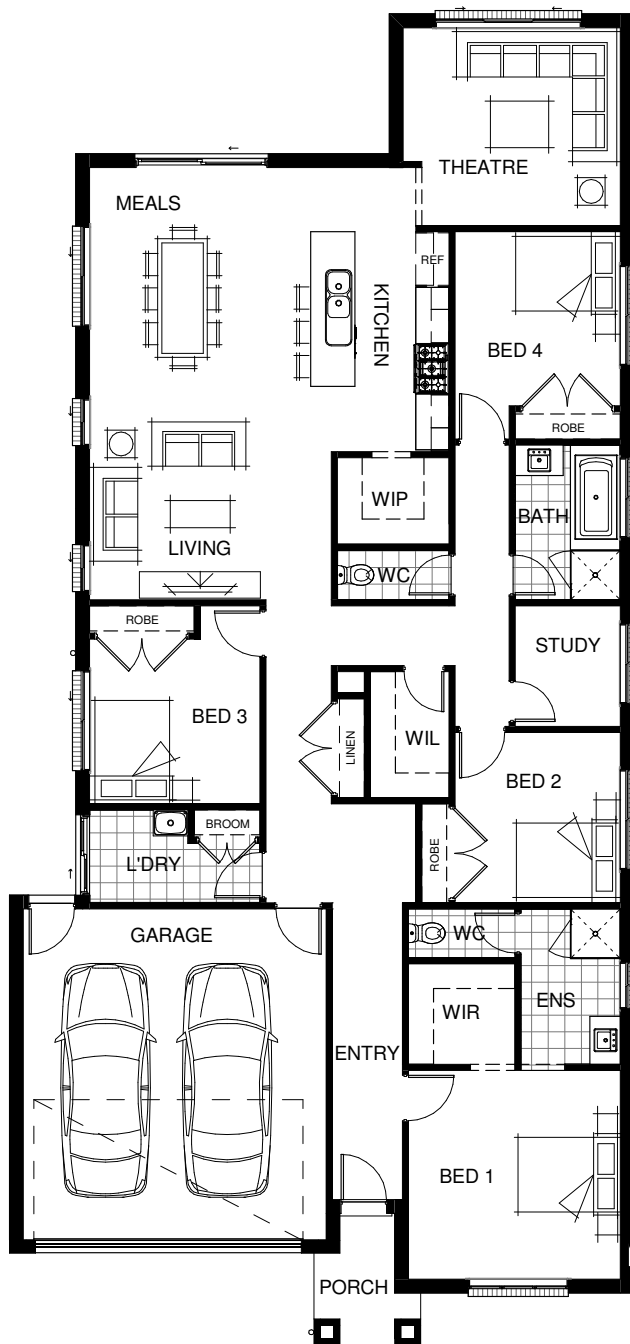

MOONBI 240 MKI

LIVING AREAS		BEDROOMS		DIMENSIONS	
Living/Meals:	7840 mm x 4000 mm	Bedroom 1:	3800 mm x 3850 mm	External Length:	24.08 m
Theatre:	3600 mm x 3950 mm	Bedroom 2:	3100 mm x 3010 mm	External Width:	11.30 m
Study:	2200 mm x 1920 mm	Bedroom 3:	3000 mm x 3100 mm	Minimum Block Length:	31.00 m
		Bedroom 4:	3200 mm x 3010 mm	Minimum Block Width:	12.50 m
				Total:	225.86 m ² / 24.31 SQM