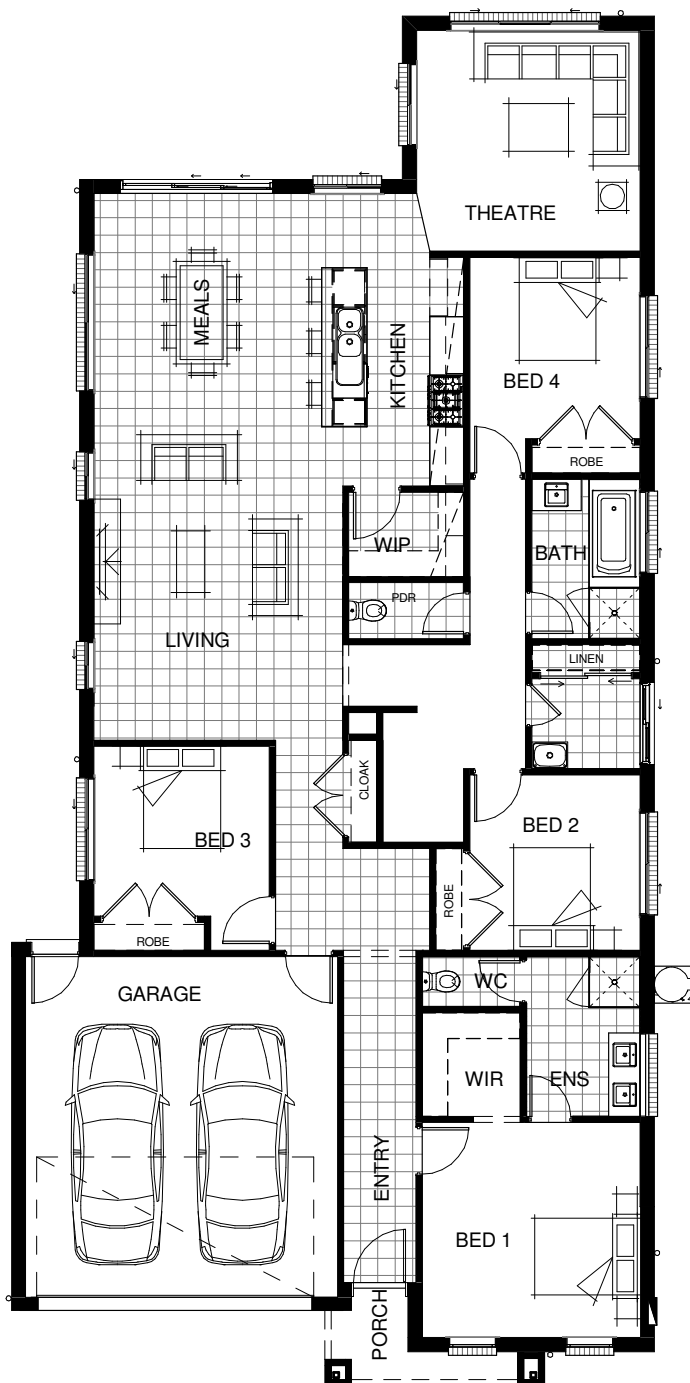

# MOONBI 240 MKII

LIVING AREAS		BEDROOMS		DIMENSIONS	
Living/Meals:	9630 mm x 4390 mm	Bedroom 1:	3800 mm x 3850 mm	External Length:	24.08 m
Theatre:	3900 mm x 3950 mm	Bedroom 2:	3100 mm x 3010 mm	External Width:	11.30 m
		Bedroom 3:	3600 mm x 3100 mm	Minimum Block Length:	31.00 m
		Bedroom 4:	3210 mm x 3010 mm	Minimum Block Width:	12.50 m
				Total:	227.81 m <sup>2</sup> / 24.52 SQM