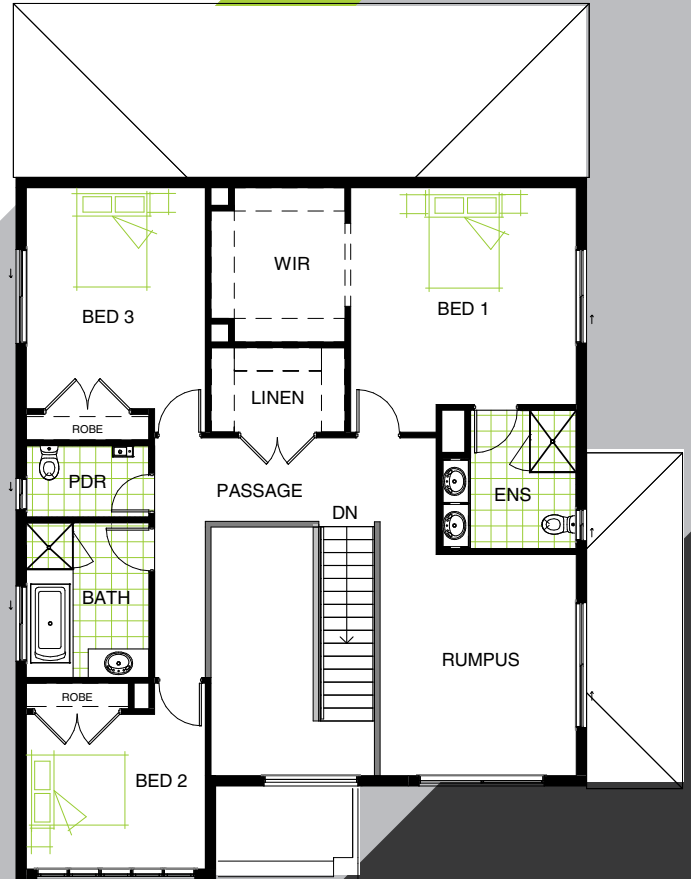

MANHATTAN 350

LIVING AREAS

Living:	4600 mm x 3800 mm
Theatre:	3880 mm x 3800 mm
Meals:	4450 mm x 3820 mm
Rumpus:	4280 mm x 3800 mm
Casual Living:	3300 mm x 6820 mm

BEDROOMS

Bedroom 1:	4730 mm x 4370 mm
Bedroom 2:	3600 mm x 3850 mm
Bedroom 3:	4730 mm x 3470 mm
Guest Bedroom:	3000 mm x 3470 mm

DIMENSIONS

External Length:	16.93 m
External Width:	12.90 m
Minimum Block Length:	24.00 m
Minimum Block Width:	14.00 m
Total:	327.50 m ² / 35.25 sqm

Sales Hotline: 1800 60 40 11 | www.longislandhomes.com.au