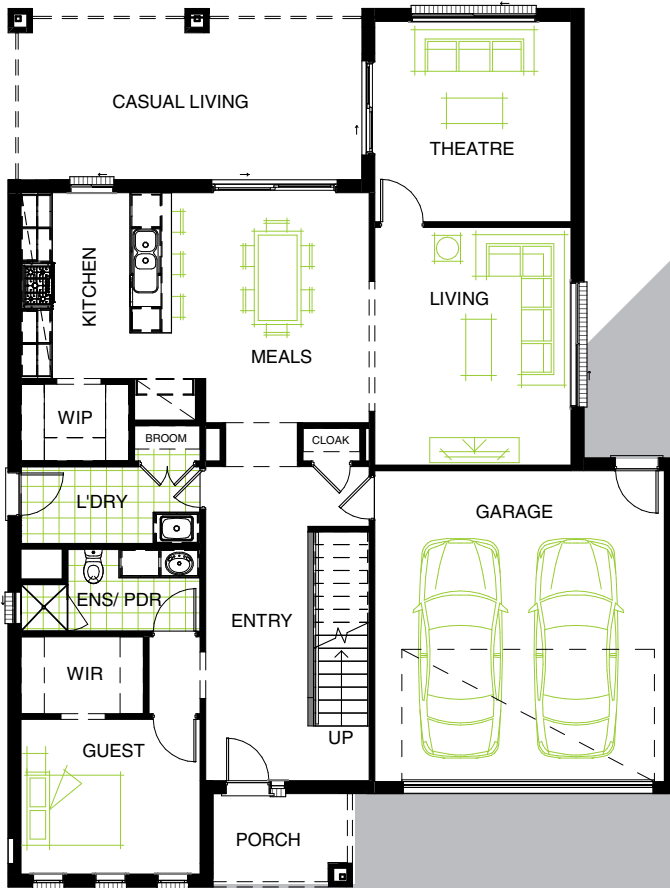

MANHATTAN 350

LIVING AREAS

Living:	4600 mm x 3800 mm
Theatre:	3880 mm x 3800 mm
Meals:	4450 mm x 3820 mm
Rumpus:	4280 mm x 3800 mm
Casual Living:	3300 mm x 6820 mm

BEDROOMS

Bedroom 1:	4730 mm x 4370 mm
Bedroom 2:	3600 mm x 3850 mm
Bedroom 3:	4730 mm x 3470 mm
Guest Bedroom:	3000 mm x 3470 mm

DIMENSIONS

External Length:	16.93 m
External Width:	12.90 m
Minimum Block Length:	24.00 m
Minimum Block Width:	14.00 m
Total:	327.50 m ² / 35.25 sqm

Sales Hotline: 1800 60 40 11 | www.longislandhomes.com.au