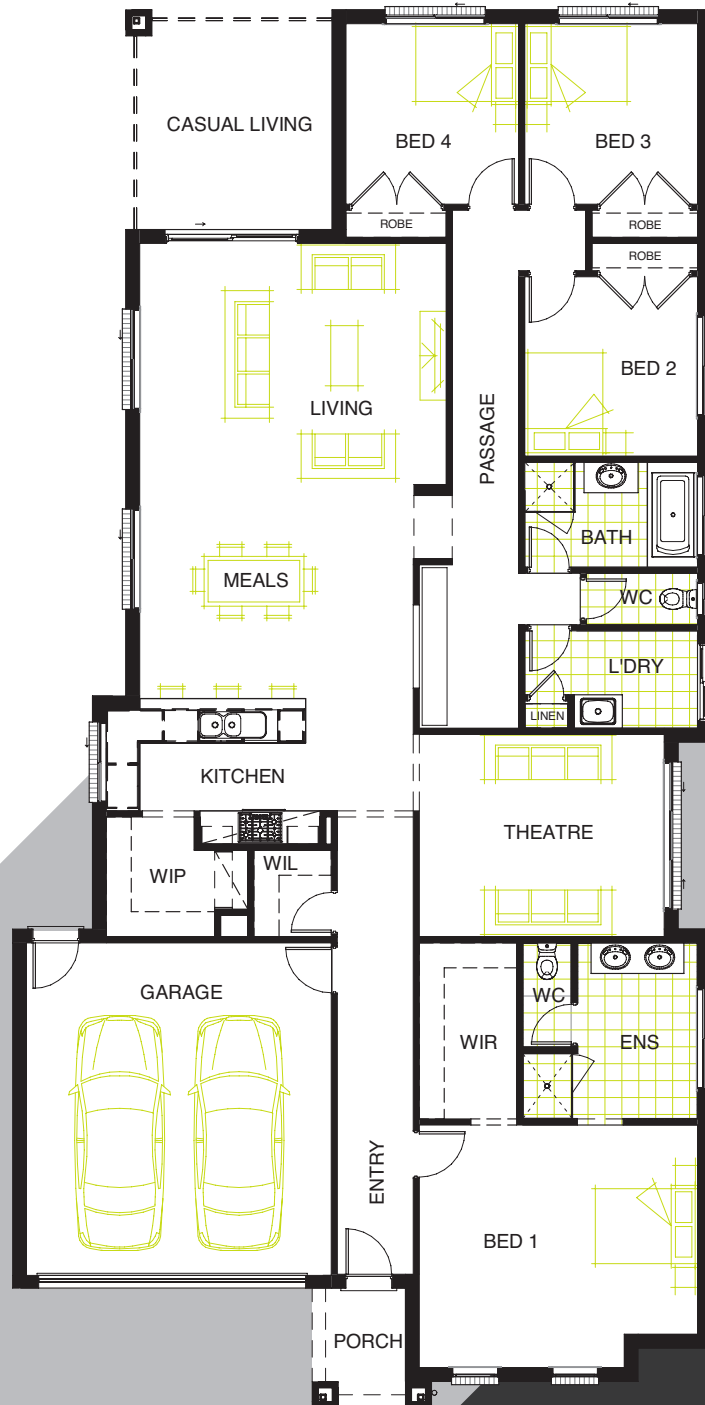

MALIBU 290

LIVING AREAS

Living/Meals:	8210 mm x 5160 mm
Theatre:	3670 mm x 4430 mm
Casual Living:	3960 mm x 3720 mm

BEDROOMS

Bedroom 1:	4390 mm x 5030 mm
Bedroom 2:	3250 mm x 3130 mm
Bedroom 3:	3270 mm x 3130 mm
Bedroom 4:	3270 mm x 3130 mm

DIMENSIONS

External Length:	25.19 m
External Width:	12.59 m
Minimum Block Width:	14.00 m
Minimum Block Length:	32.00 m
Total:	268.98 m ² / 28.95 sqm

Sales Hotline: 1800 60 40 11 | www.longislandhomes.com.au