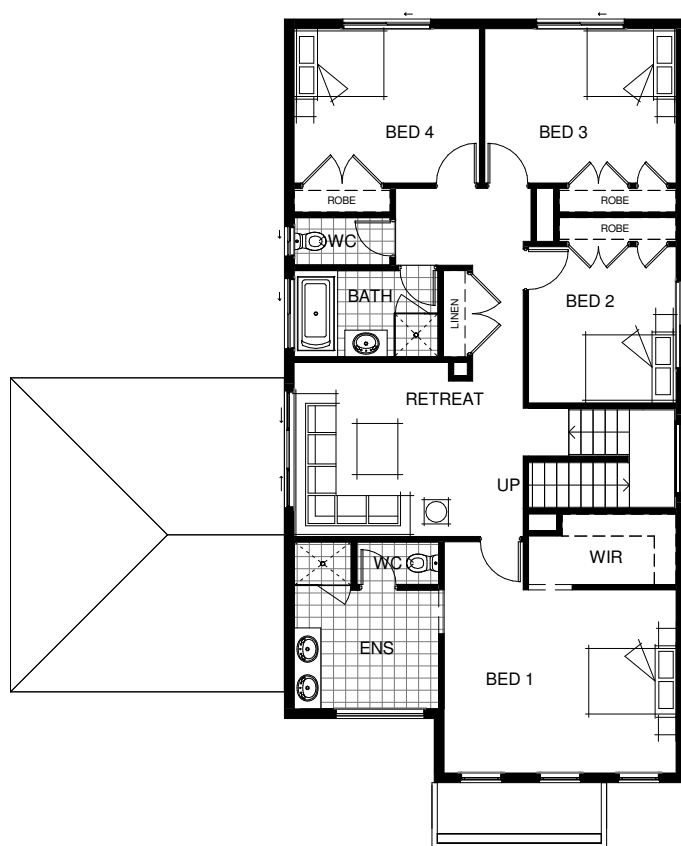

MALDIVES 320

LIVING AREAS		BEDROOMS		DIMENSIONS	
Living/Meals:	7730 mm x 5130 mm	Bedroom 1:	3790 mm x 4800 mm	External Length:	17.14 m
Study:	5350 mm x 3300 mm	Bedroom 2:	3240 mm x 3060 mm	External Width:	13.96 m
Retreat:	3500 mm x 3000 mm	Bedroom 3:	3200 mm x 3960 mm	Minimum Block Length:	24.00 m
Casual Living:	3610 mm x 4740 mm	Bedroom 4:	3200 mm x 3840 mm	Minimum Block Width:	16.00 m
				Total:	295.49 m ² / 31.81 SQM