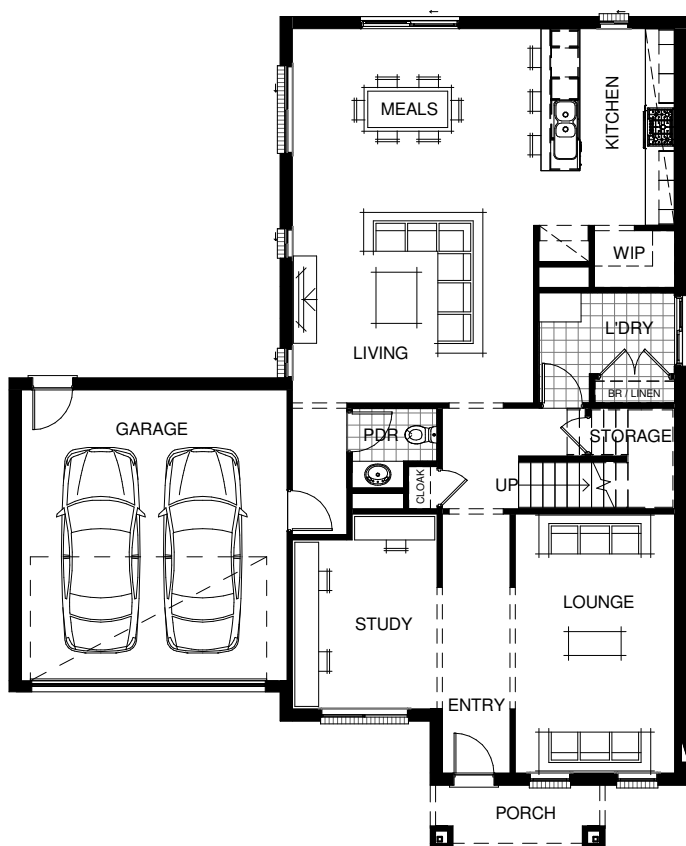

MALDIVES 320

LIVING AREAS		BEDROOMS		DIMENSIONS	
Living/Meals:	7730 mm x 5130 mm	Bedroom 1:	3790 mm x 4800 mm	External Length:	17.14 m
Study:	5350 mm x 3300 mm	Bedroom 2:	3240 mm x 3060 mm	External Width:	13.96 m
Retreat:	3500 mm x 3000 mm	Bedroom 3:	3200 mm x 3960 mm	Minimum Block Length:	24.00 m
Casual Living:	3610 mm x 4740 mm	Bedroom 4:	3200 mm x 3840 mm	Minimum Block Width:	16.00 m
				Total:	295.49 m ² / 31.81 SQM