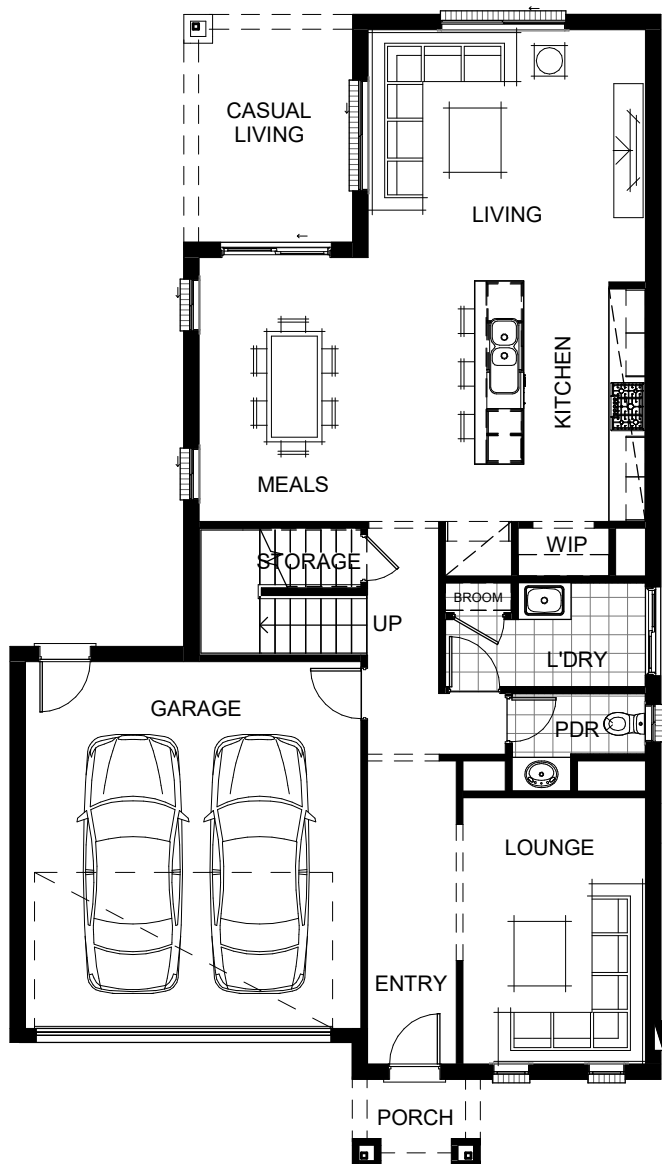

MALDIVES 290

LIVING AREAS		BEDROOMS		DIMENSIONS	
Living:	4138 mm x 4550 mm	Bedroom 1:	3850 mm x 4560 mm	External Length:	18.83 m
Meals:	4330 mm x 4510 mm	Bedroom 2:	3200 mm x 3470 mm	External Width:	10.63 m
Lounge:	4370 mm x 3000 mm	Bedroom 3:	3100 mm x 4070 mm	Minimum Block Length:	25.00 m
Retreat:	4260 mm x 3640 mm	Bedroom 4:	3100 mm x 3150 mm	Minimum Block Width:	12.50 m
Casual Living:	3720 mm x 2760 mm			Total:	270.04 m ² / 29.07 SQR