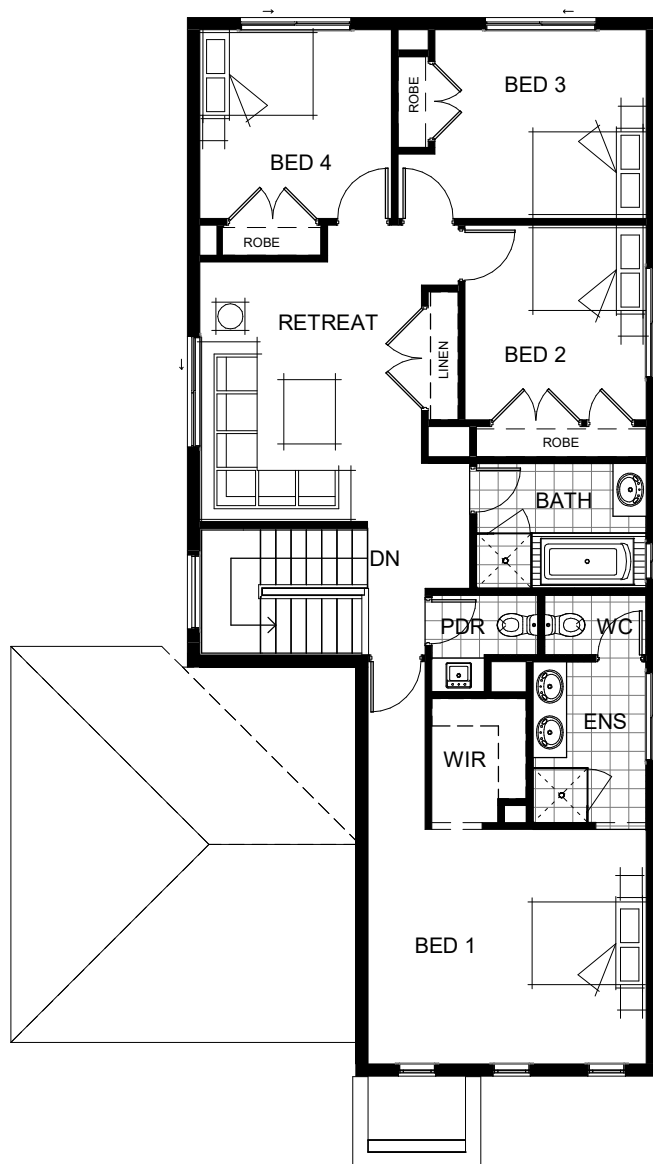

MALDIVES 290

LIVING AREAS		BEDROOMS		DIMENSIONS	
Living:	4138 mm x 4550 mm	Bedroom 1:	3850 mm x 4560 mm	External Length:	18.83 m
Meals:	4330 mm x 4510 mm	Bedroom 2:	3200 mm x 3470 mm	External Width:	10.63 m
Lounge:	4370 mm x 3000 mm	Bedroom 3:	3100 mm x 4070 mm	Minimum Block Length:	25.00 m
Retreat:	4260 mm x 3640 mm	Bedroom 4:	3100 mm x 3150 mm	Minimum Block Width:	12.50 m
Casual Living:	3720 mm x 2760 mm			Total:	270.04 m ² / 29.07 SQR