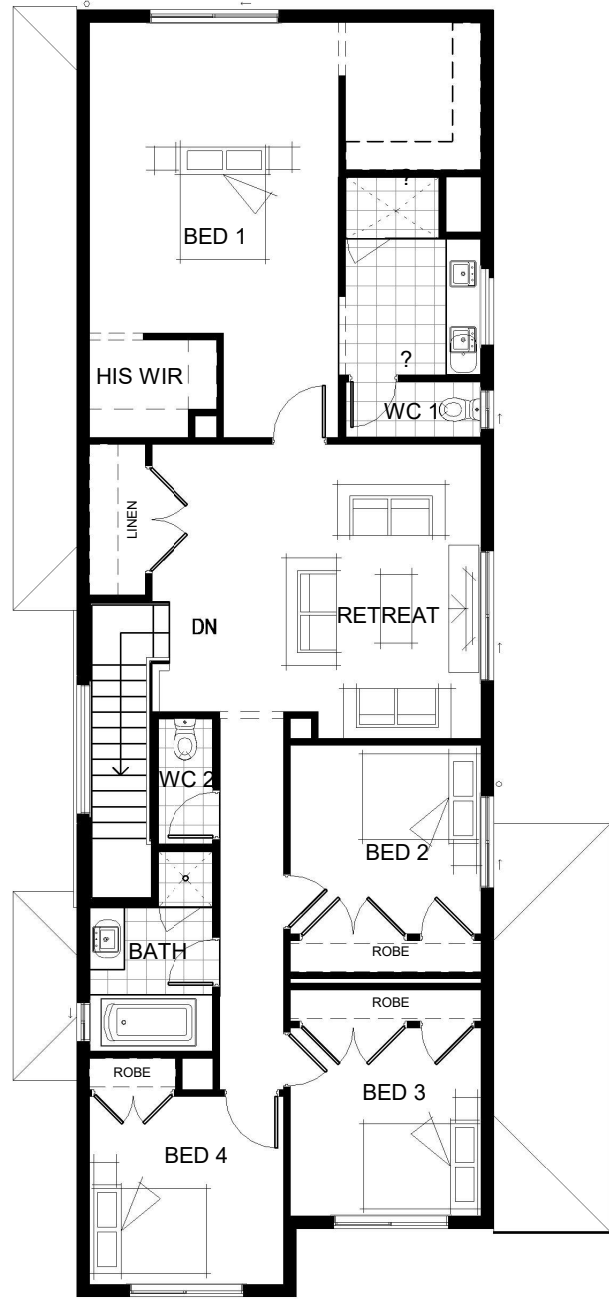

MADISON 310

LIVING AREAS		BEDROOMS		DIMENSIONS	
Living/Meals:	5530 mm x 6150 mm	Bedroom 1:	3600 mm x 4430 mm	External Length:	21.66 m
Rumpus:	3610 mm x 4550 mm	Bedroom 2:	3300 mm x 3000 mm	External Width:	12.41 m
Casual Living:	4200 mm x 2760 mm	Bedroom 3:	3010 mm x 3000 mm	Minimum Block Length:	29.00 m
		Bedroom 4:	3010 mm x 3000 mm	Minimum Block Width:	14.00 m
				Total:	242.46 m ² / 26.10 SQR