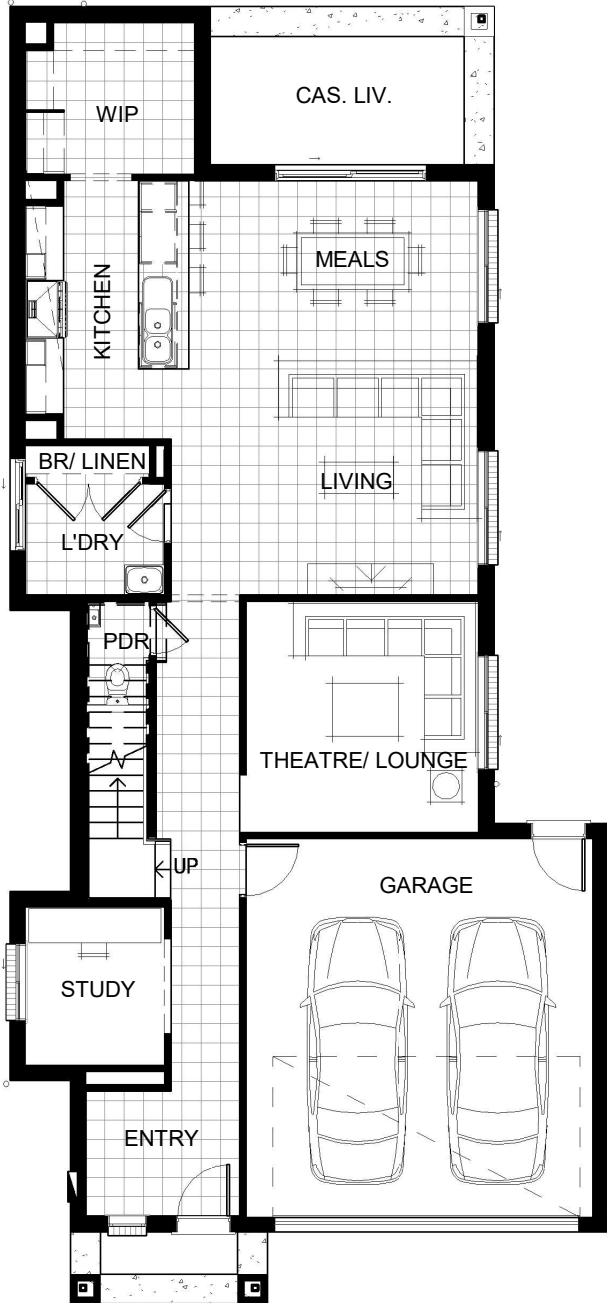

MADISON 310

LIVING AREAS		BEDROOMS		DIMENSIONS	
Living/Meals:	5530 mm x 6150 mm	Bedroom 1:	3600 mm x 4430 mm	External Length:	21.66 m
Rumpus:	3610 mm x 4550 mm	Bedroom 2:	3300 mm x 3000 mm	External Width:	12.41 m
Casual Living:	4200 mm x 2760 mm	Bedroom 3:	3010 mm x 3000 mm	Minimum Block Length:	29.00 m
		Bedroom 4:	3010 mm x 3000 mm	Minimum Block Width:	14.00 m
				Total:	242.46 m ² / 26.10 SQR