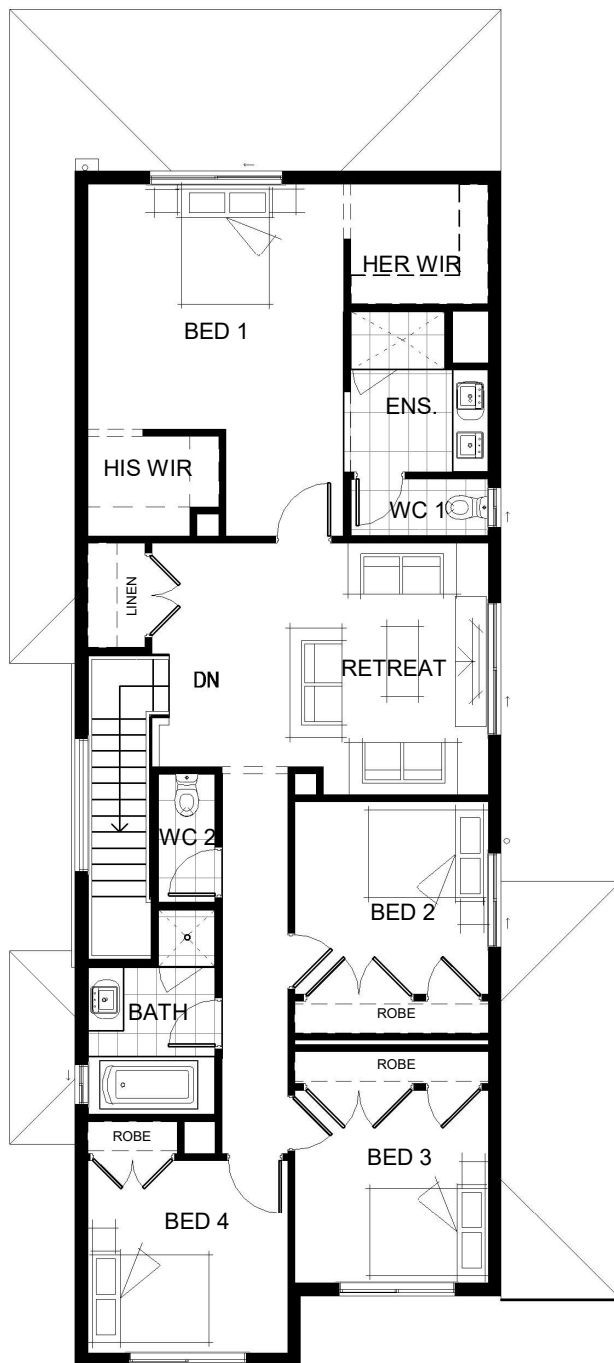

MADISON 300

LIVING AREAS		BEDROOMS		DIMENSIONS	
Living/Meals:	7200 mm x 4890 mm	Bedroom 1:	3830 mm x 3980 mm	External Length:	21.11 m
Theatre:	3670 mm x 3700 mm	Bedroom 2:	3000 mm x 3030 mm	External Width:	9.47 m
Study:	2510 mm x 2210 mm	Bedroom 3:	3000 mm x 3030 mm	Minimum Block Length:	27.00 m
Retreat:	3910 mm x 3400 mm	Bedroom 4:	3000 mm x 3110 mm	Minimum Block Width:	10.50 m
Casual Living:	1980 mm x 4030 mm			Total:	281.05 m ² / 30.25 SQR