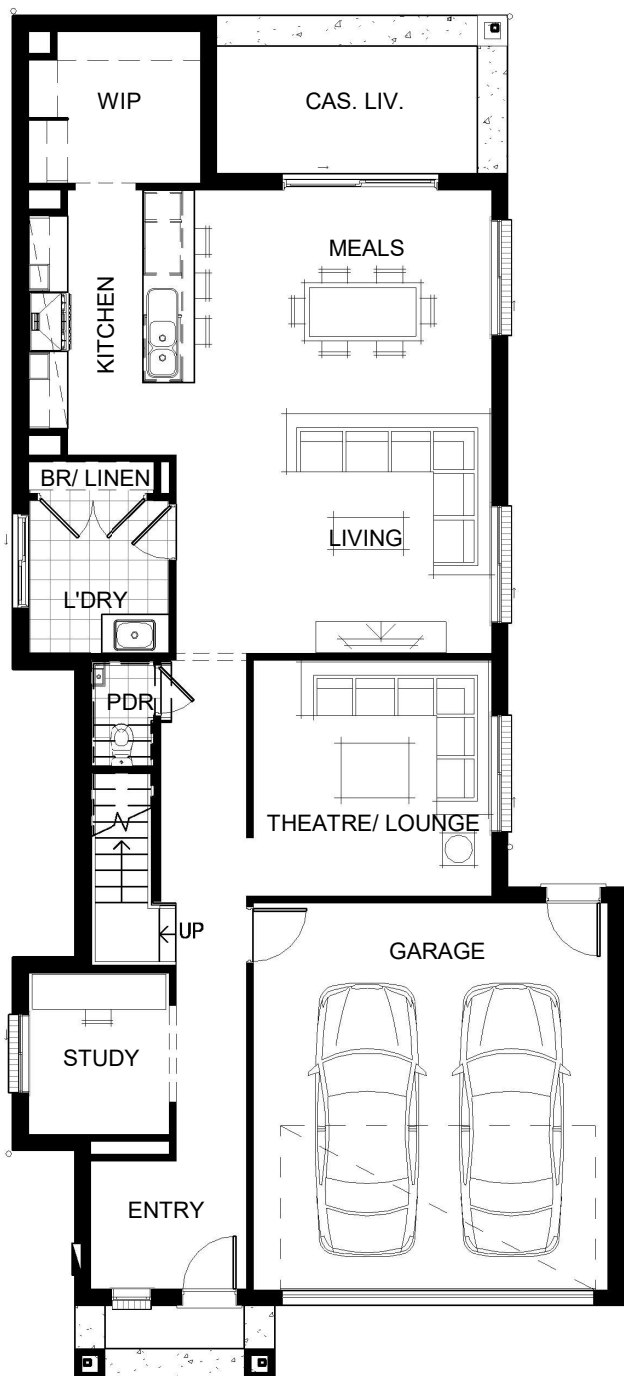

MADISON 300

LIVING AREAS		BEDROOMS		DIMENSIONS	
Living/Meals:	7200 mm x 4890 mm	Bedroom 1:	3830 mm x 3980 mm	External Length:	21.11 m
Theatre:	3670 mm x 3700 mm	Bedroom 2:	3000 mm x 3030 mm	External Width:	9.47 m
Study:	2510 mm x 2210 mm	Bedroom 3:	3000 mm x 3030 mm	Minimum Block Length:	27.00 m
Retreat:	3910 mm x 3400 mm	Bedroom 4:	3000 mm x 3110 mm	Minimum Block Width:	10.50 m
Casual Living:	1980 mm x 4030 mm			Total:	281.05 m ² / 30.25 SQR