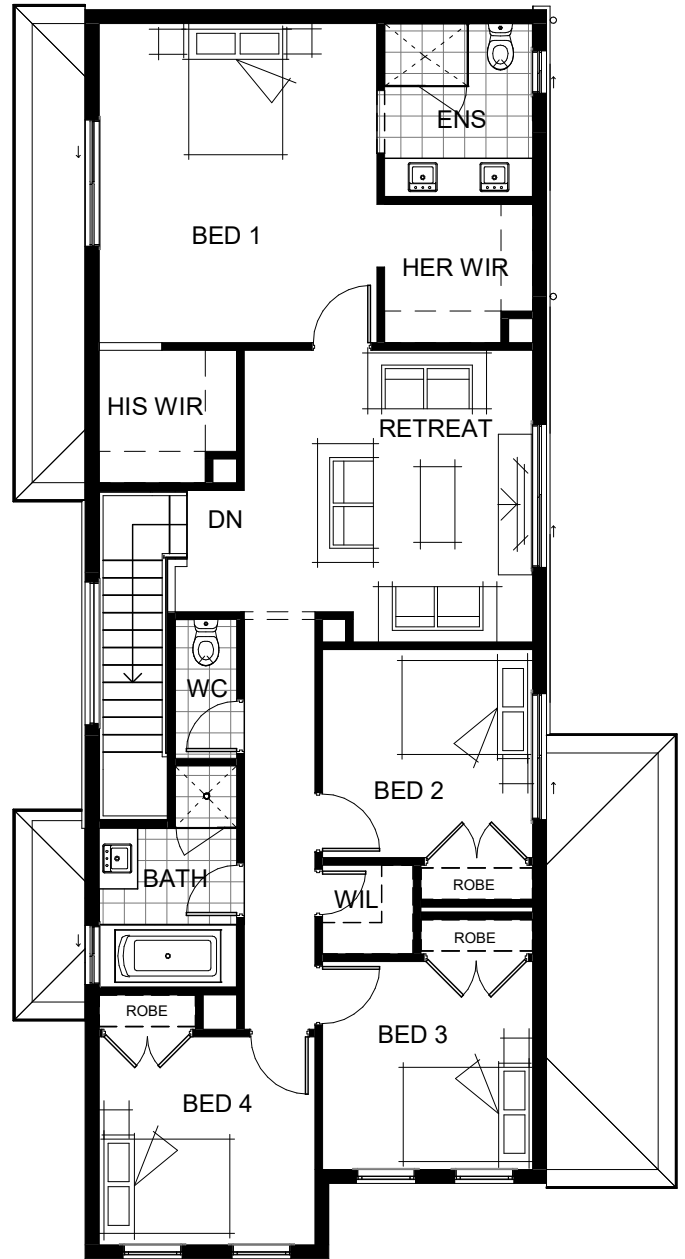

MADISON 270 MKII

LIVING AREAS		BEDROOMS		DIMENSIONS	
Living/Meals:	6600 mm x 4710 mm	Bedroom 1:	4590 mm x 4000 mm	External Length:	18.00 m
Theatre:	3670 mm x 3420 mm	Bedroom 2:	3000 mm x 3030 mm	External Width:	9.47 m
Study:	2510 mm x 2210 mm	Bedroom 3:	3000 mm x 3030 mm	Minimum Block Length:	24.00 m
Retreat:	4200 mm x 4960 mm	Bedroom 4:	3000 mm x 3110 mm	Minimum Block Width:	10.00 m
				Total:	253.28 m ² / 27.26 SQR