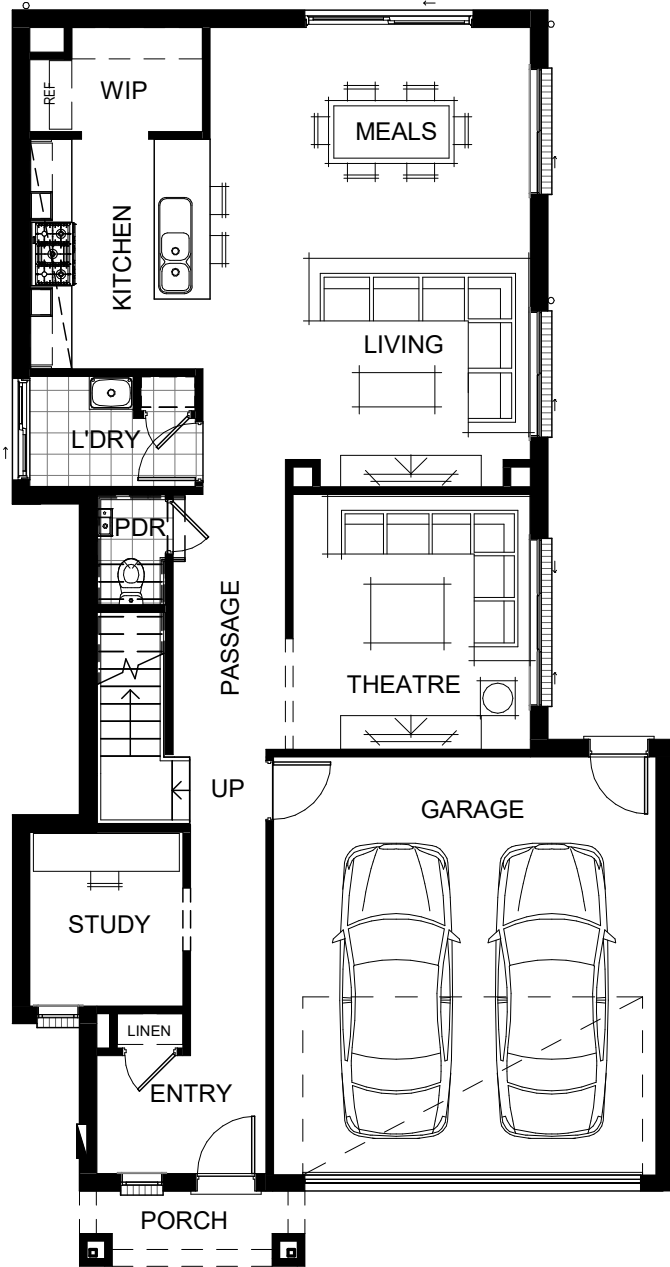

MADISON 270 MKII

LIVING AREAS		BEDROOMS		DIMENSIONS	
Living/Meals:	6600 mm x 4710 mm	Bedroom 1:	4590 mm x 4000 mm	External Length:	18.00 m
Theatre:	3670 mm x 3420 mm	Bedroom 2:	3000 mm x 3030 mm	External Width:	9.47 m
Study:	2510 mm x 2210 mm	Bedroom 3:	3000 mm x 3030 mm	Minimum Block Length:	24.00 m
Retreat:	4200 mm x 4960 mm	Bedroom 4:	3000 mm x 3110 mm	Minimum Block Width:	10.00 m
				Total:	253.28 m ² / 27.26 SQR