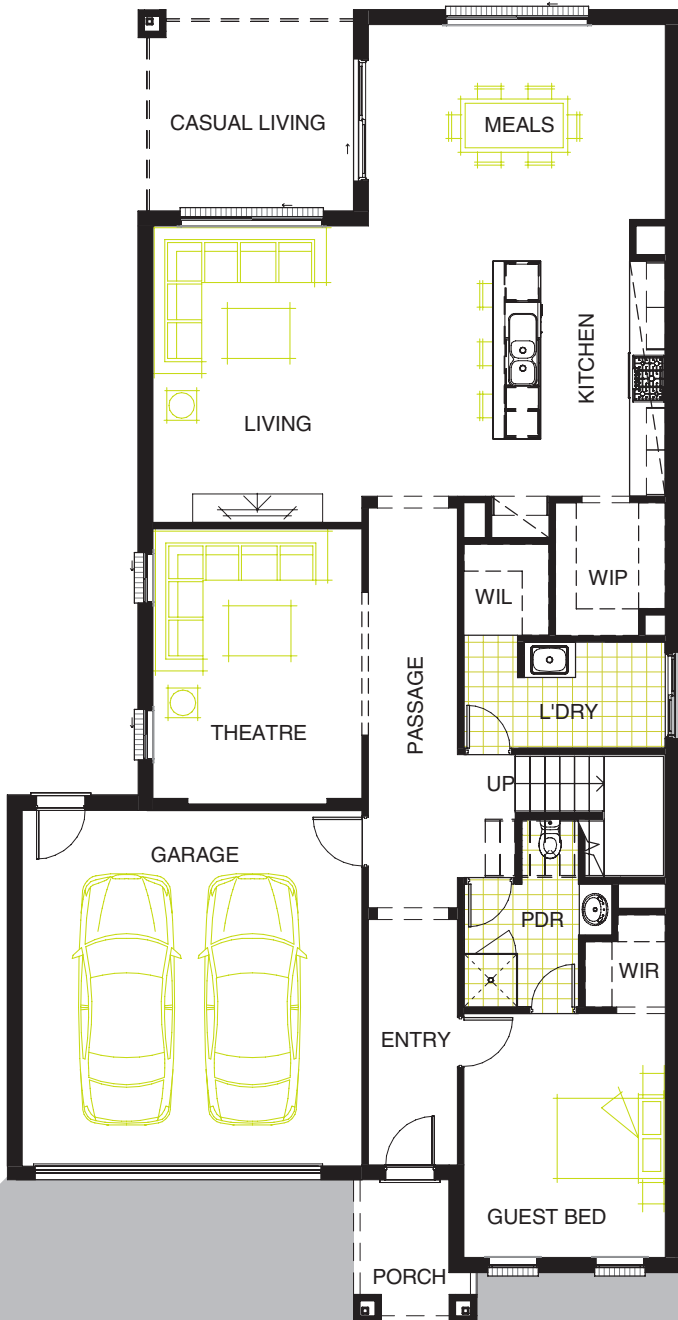

# LANTAU 390

## LIVING AREAS

Living:	5010 mm x 5740 mm
Theatre:	5250 mm x 3540 mm
Meals:	3890 mm x 5110 mm
Retreat:	5340 mm x 3540 mm
Casual Living:	3390 mm x 3540 mm

## BEDROOMS

Bedroom 1:	4120 mm x 3620 mm
Bedroom 2:	3870 mm x 3540 mm
Bedroom 3:	3700 mm x 3660 mm
Bedroom 4:	3700 mm x 3390 mm
Guest Bedroom:	4130 mm x 3410 mm

## DIMENSIONS

External Length:	22.10 m
External Width:	11.33 m
Minimum Block Length:	29.00 m
Minimum Block Width:	14.00 m
Total:	363.65 m <sup>2</sup> / 39.29 sqm

Sales Hotline: 1800 60 40 11 | [www.longislandhomes.com.au](http://www.longislandhomes.com.au)