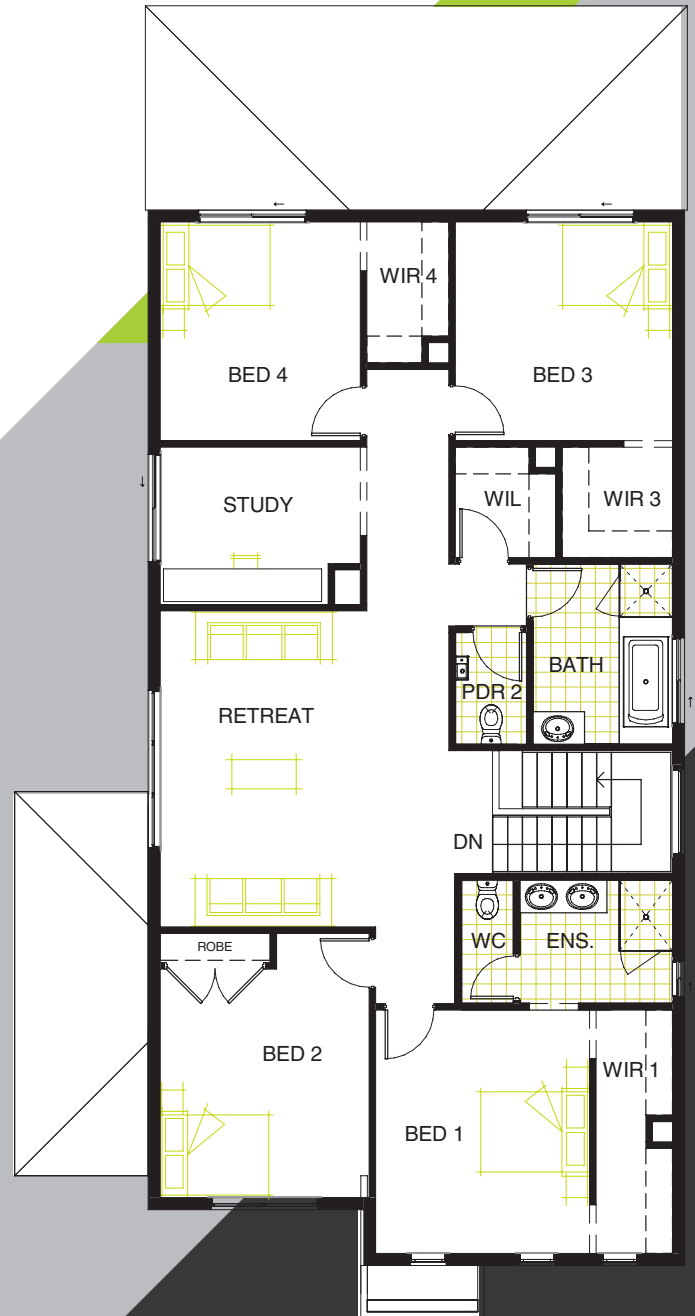

# LANTAU 390

## LIVING AREAS

Living:	5010 mm x 5740 mm
Theatre:	5250 mm x 3540 mm
Meals:	3890 mm x 5110 mm
Retreat:	5340 mm x 3540 mm
Casual Living:	3390 mm x 3540 mm

## BEDROOMS

Bedroom 1:	4120 mm x 3620 mm
Bedroom 2:	3870 mm x 3540 mm
Bedroom 3:	3700 mm x 3660 mm
Bedroom 4:	3700 mm x 3390 mm
Guest Bedroom:	4130 mm x 3410 mm

## DIMENSIONS

External Length:	22.10 m
External Width:	11.33 m
Minimum Block Length:	29.00 m
Minimum Block Width:	14.00 m
Total:	363.65 m <sup>2</sup> / 39.29 sqm

Sales Hotline: 1800 60 40 11 | [www.longislandhomes.com.au](http://www.longislandhomes.com.au)