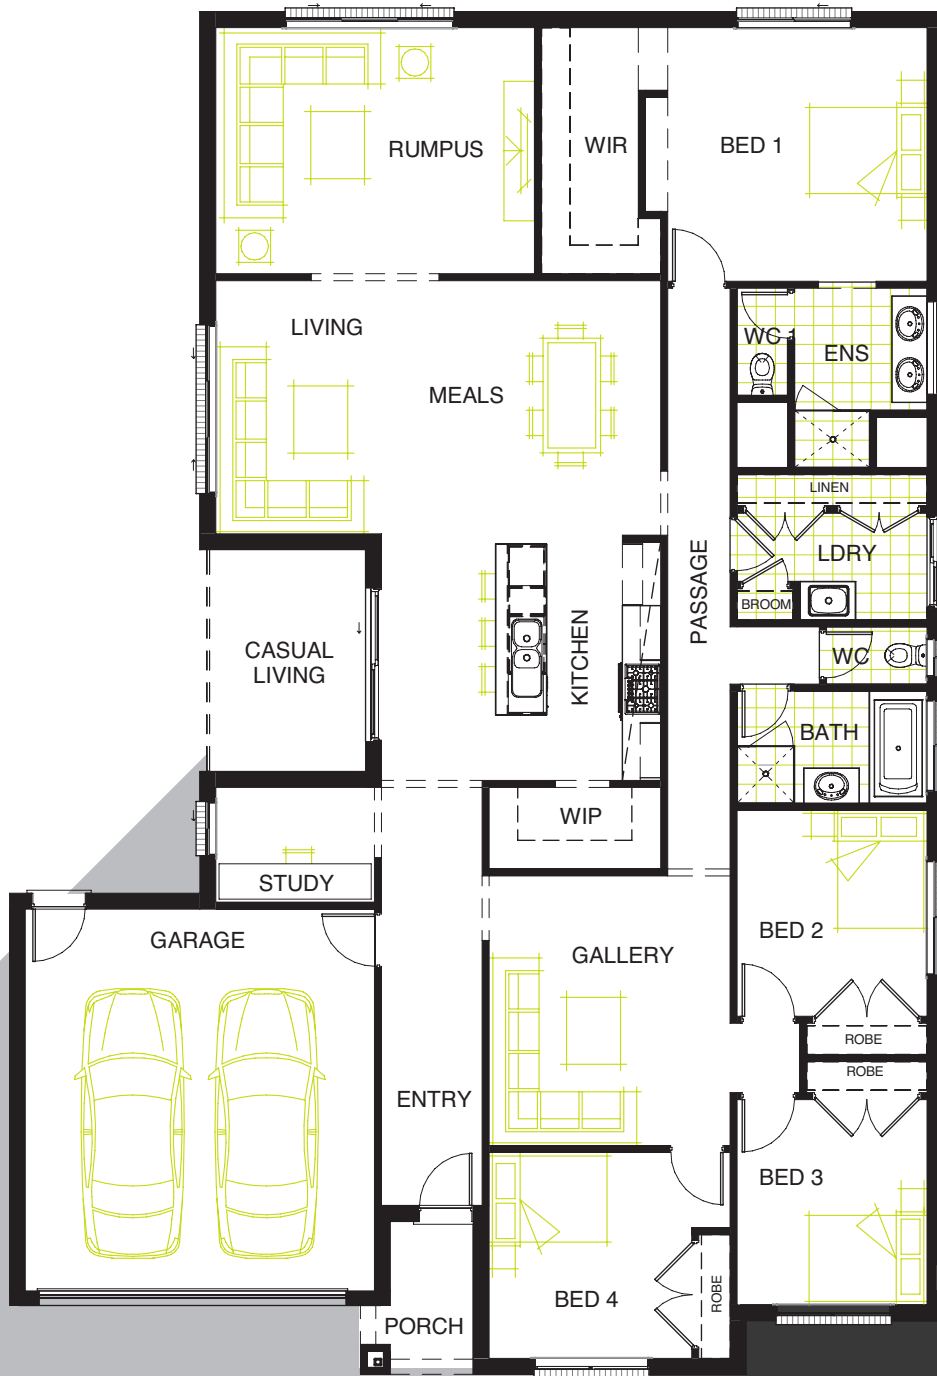

LANAI 280

LIVING AREAS

Living/Meals:	3990 mm x 7000 mm
Rumpus:	3880 mm x 5020 mm
Casual Living:	3480 mm x 2600 mm
Kids Retreat:	4250 mm x 3800 mm

BEDROOMS

Bedroom 1:	4000 mm x 4440 mm
Bedroom 2:	3250 mm x 3000 mm
Bedroom 3:	3240 mm x 3000 mm
Bedroom 4:	3250 mm x 3800 mm

DIMENSIONS

External Length:	21.38 m
External Width:	14.65 m
Minimum Block Width:	16.00 m
Minimum Block Length:	29.00 m
Total:	263.31 m ² / 28.34 sqm

Sales Hotline: 1800 60 40 11 | www.longislandhomes.com.au