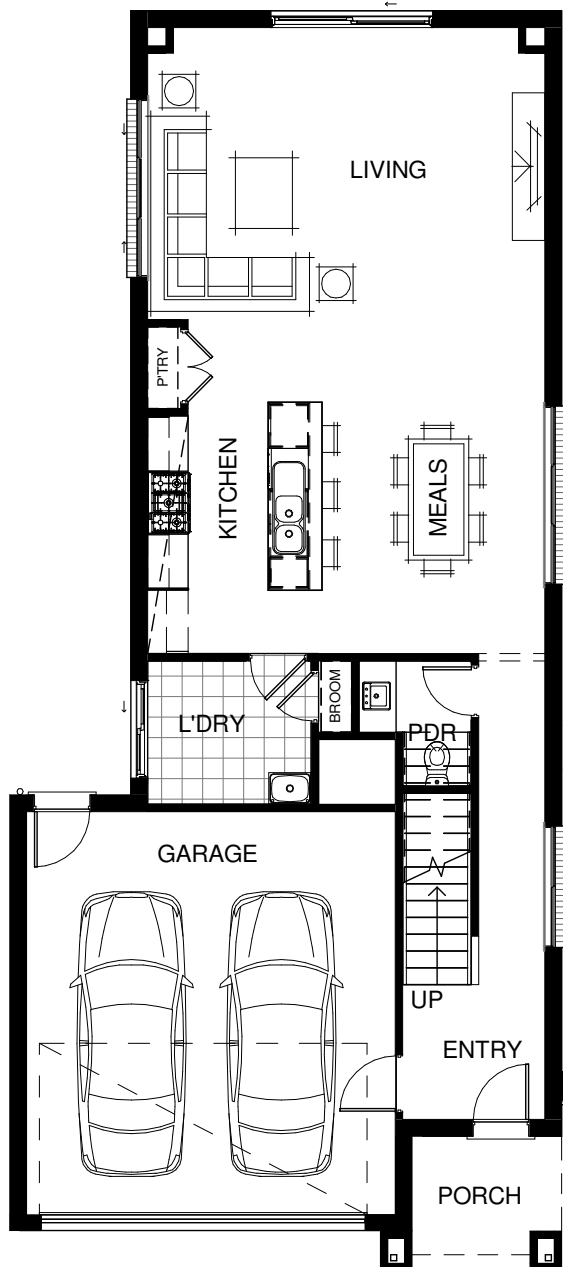

LAGUNA 260 MKII

4 2 2

LIVING AREAS		BEDROOMS		DIMENSIONS	
Living:	3980 mm x 5150 mm	Bedroom 1:	7670 mm x 5920 mm	External Length:	18.72 m
Meals:	3550 mm x 3260 mm	Bedroom 2:	3050 mm x 3000 mm	External Width:	8.20 m
Retreat:	8160 mm x 2130 mm	Bedroom 3:	3650 mm x 3000 mm	Minimum Block Length:	24.72 m
		Bedroom 4:	3000 mm x 3000 mm	Minimum Block Width:	10.0 m
				Total:	244.38 m ² / 26.31 SQM