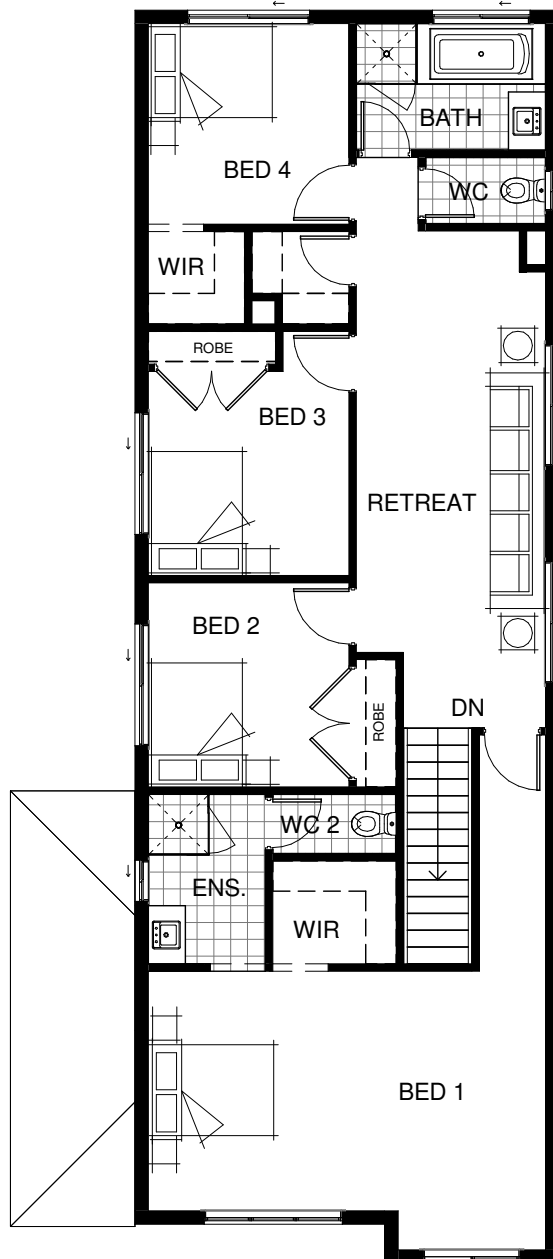

LAGUNA 260 MKII

4 2 2

LIVING AREAS		BEDROOMS		DIMENSIONS	
Living:	3980 mm x 5150 mm	Bedroom 1:	7670 mm x 5920 mm	External Length:	18.72 m
Meals:	3550 mm x 3260 mm	Bedroom 2:	3050 mm x 3000 mm	External Width:	8.20 m
Retreat:	8160 mm x 2130 mm	Bedroom 3:	3650 mm x 3000 mm	Minimum Block Length:	24.72 m
		Bedroom 4:	3000 mm x 3000 mm	Minimum Block Width:	10.0 m
				Total:	244.38 m ² / 26.31 SQM