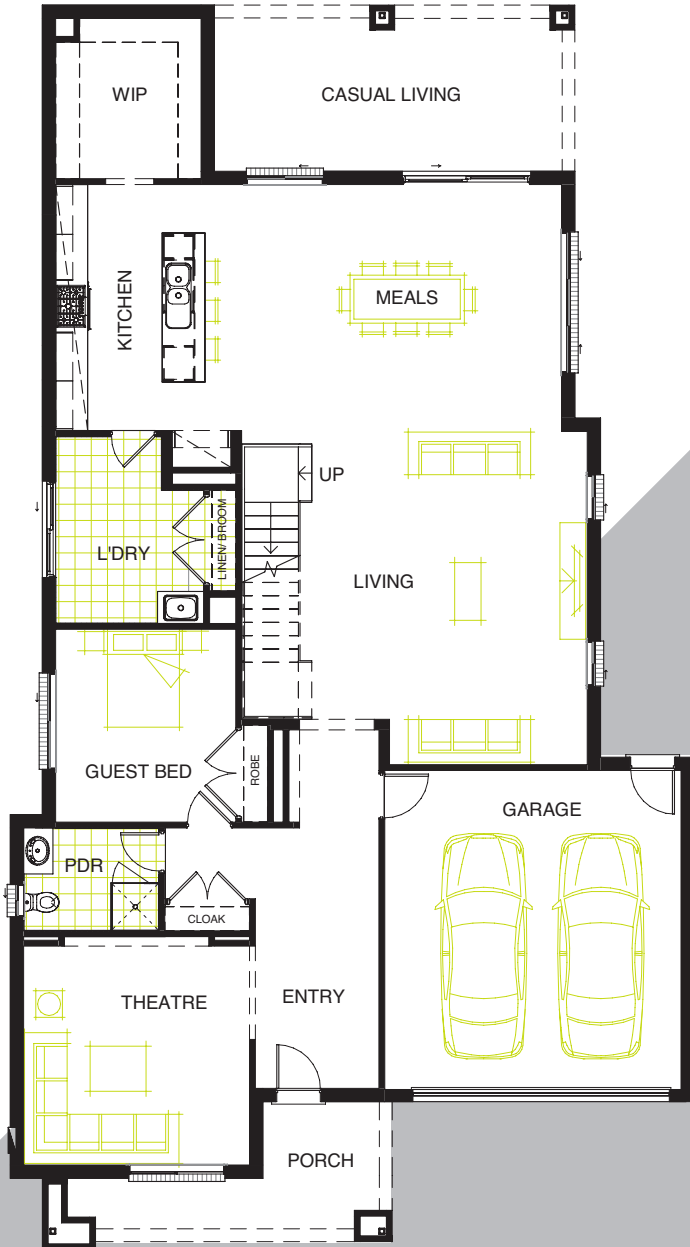

# HAMPTON 490

 5
  5
  2

## LIVING AREAS

Living:	6280 mm x 5400 mm
Meals:	4630 mm x 6710 mm
Theatre::	4130 mm x 4260 mm
Casual Living:	3120 mm x 6770 mm

## BEDROOMS

Bedroom 1:	7280 mm x 4500 mm
Bedroom 2:	3290 mm x 3400 mm
Bedroom 3:	5230 mm x 3400 mm
Bedroom 4:	3350 mm x 3250 mm
Guest Bedroom:	3640 mm x 3400 mm

## DIMENSIONS

External Length:	23.37 m
External Width:	12.84 m
Minimum Block Length:	30.00 m
Minimum Block Width:	14.00 m
Total:	455.64 m <sup>2</sup> / 49.05 sqm

Sales Hotline: 1800 60 40 11 | [www.longislandhomes.com.au](http://www.longislandhomes.com.au)