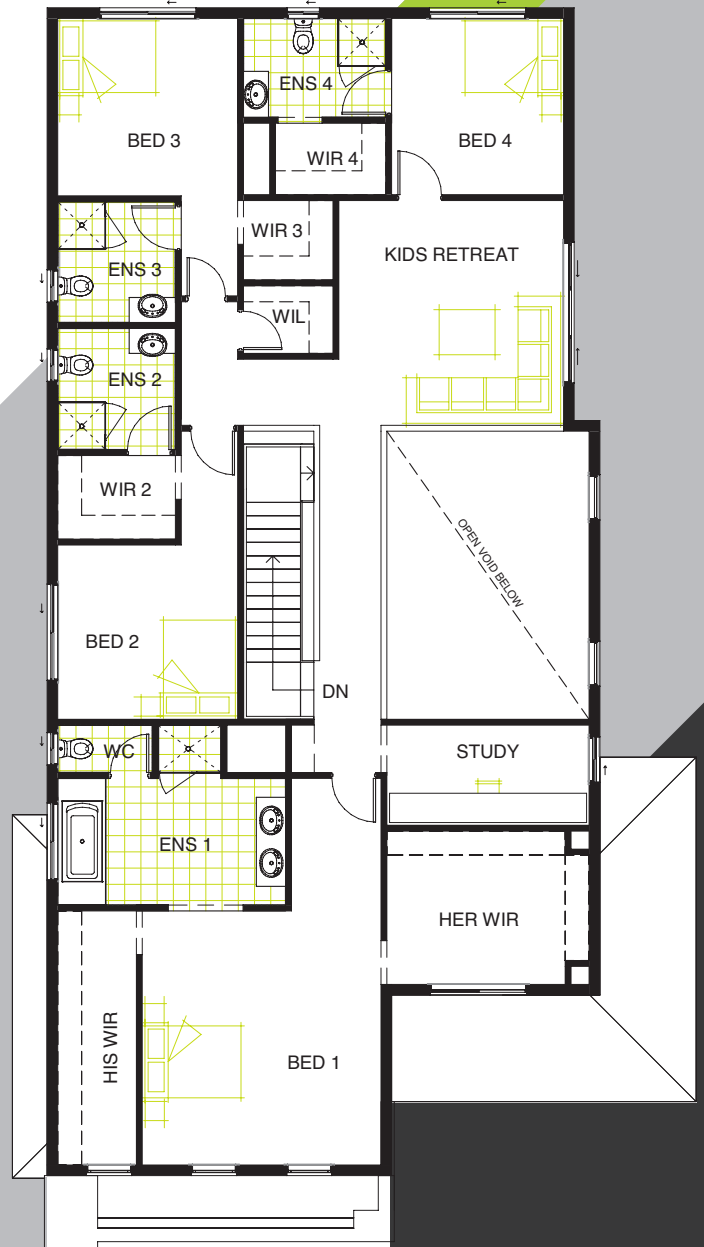

# HAMPTON 490

 5
  5
  2

## LIVING AREAS

Living:	6280 mm x 5400 mm
Meals:	4630 mm x 6710 mm
Theatre::	4130 mm x 4260 mm
Casual Living:	3120 mm x 6770 mm

## BEDROOMS

Bedroom 1:	7280 mm x 4500 mm
Bedroom 2:	3290 mm x 3400 mm
Bedroom 3:	5230 mm x 3400 mm
Bedroom 4:	3350 mm x 3250 mm
Guest Bedroom:	3640 mm x 3400 mm

## DIMENSIONS

External Length:	23.37 m
External Width:	12.84 m
Minimum Block Length:	30.00 m
Minimum Block Width:	14.00 m
Total:	455.64 m <sup>2</sup> / 49.05 sqm

Sales Hotline: 1800 60 40 11 | [www.longislandhomes.com.au](http://www.longislandhomes.com.au)