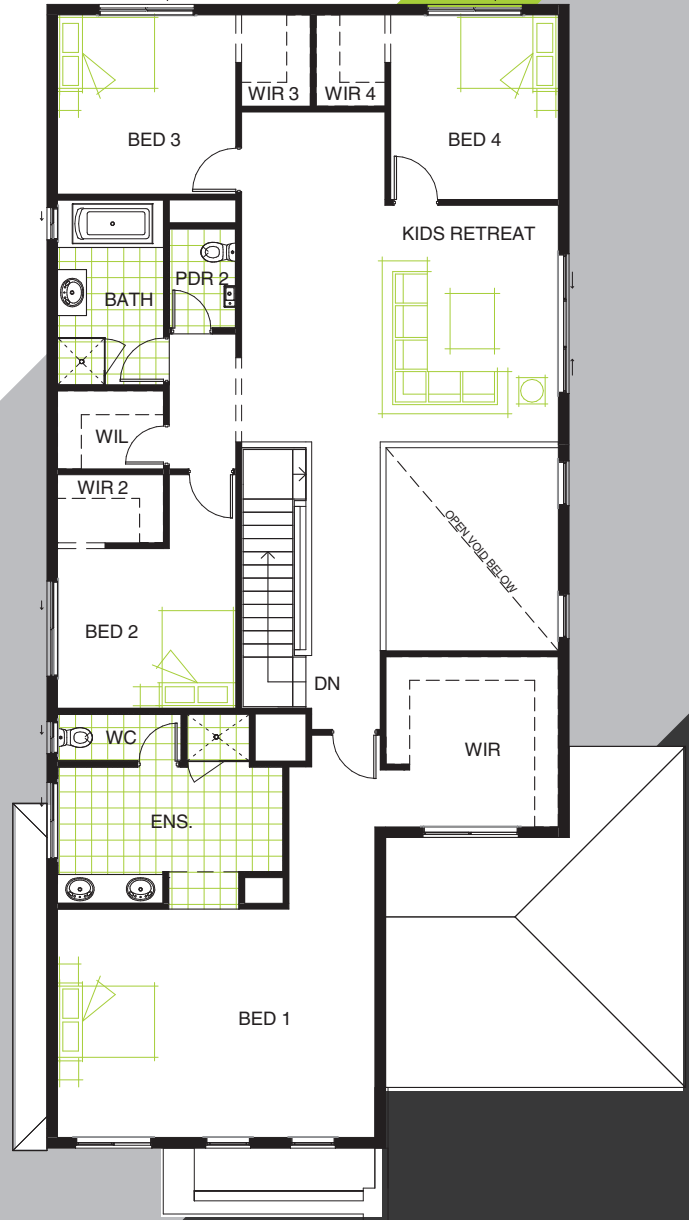

HAMPTON 470

LIVING AREAS

Living/Meals:	8960 mm x 6270 mm
Theatre:	4070 mm x 4500 mm
Retreat:	4510 mm x 6270 mm
Casual Living:	3120 mm x 6990 mm

BEDROOMS

Bedroom 1:	6040 mm x 7650 mm
Bedroom 2:	3050 mm x 3400 mm
Bedroom 3:	3420 mm x 3400 mm
Bedroom 4:	3520 mm x 3200 mm
Guest Bedroom:	3640 mm x 3400 mm

DIMENSIONS

External Length:	23.21 m
External Width:	12.76 m
Minimum Block Length:	30.00 m
Minimum Block Width:	14.00 m
Total:	429.18 m ² / 46.20 sqm

Sales Hotline: 1800 60 40 11 | www.longislandhomes.com.au