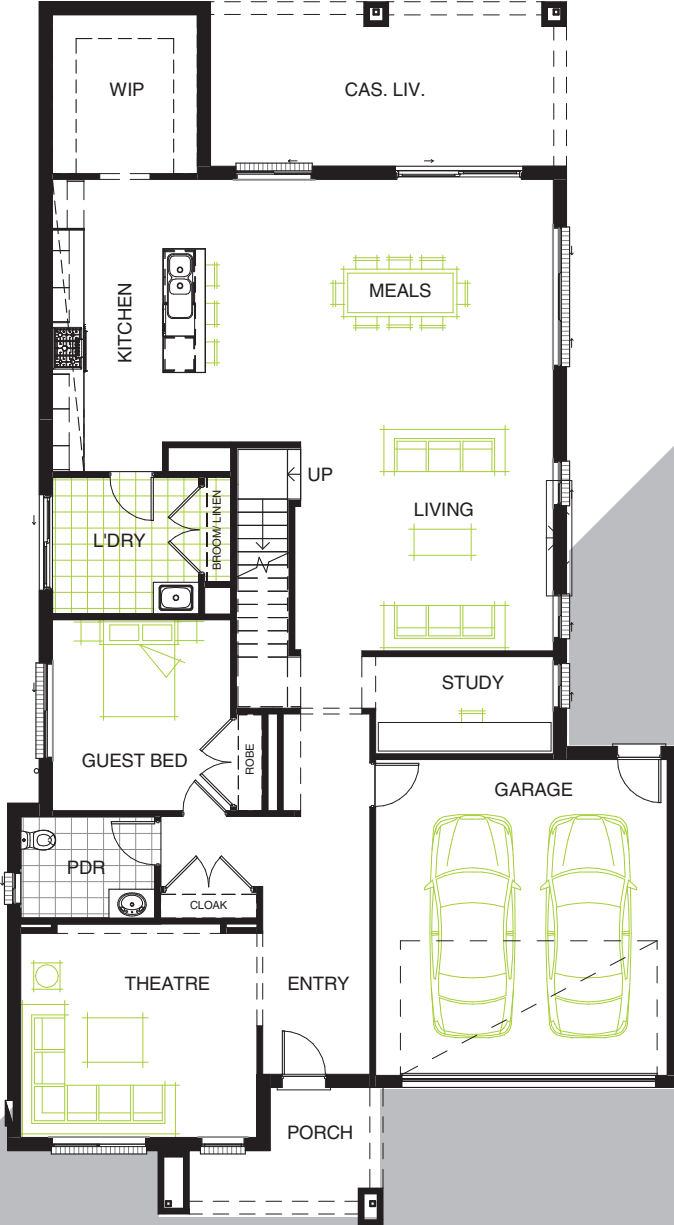

HAMPTON 470

LIVING AREAS

Living/Meals:	8960 mm x 6270 mm
Theatre:	4070 mm x 4500 mm
Retreat:	4510 mm x 6270 mm
Casual Living:	3120 mm x 6990 mm

BEDROOMS

Bedroom 1:	6040 mm x 7650 mm
Bedroom 2:	3050 mm x 3400 mm
Bedroom 3:	3420 mm x 3400 mm
Bedroom 4:	3520 mm x 3200 mm
Guest Bedroom:	3640 mm x 3400 mm

DIMENSIONS

External Length:	23.21 m
External Width:	12.76 m
Minimum Block Length:	30.00 m
Minimum Block Width:	14.00 m
Total:	429.18 m ² / 46.20 sqm

Sales Hotline: 1800 60 40 11 | www.longislandhomes.com.au