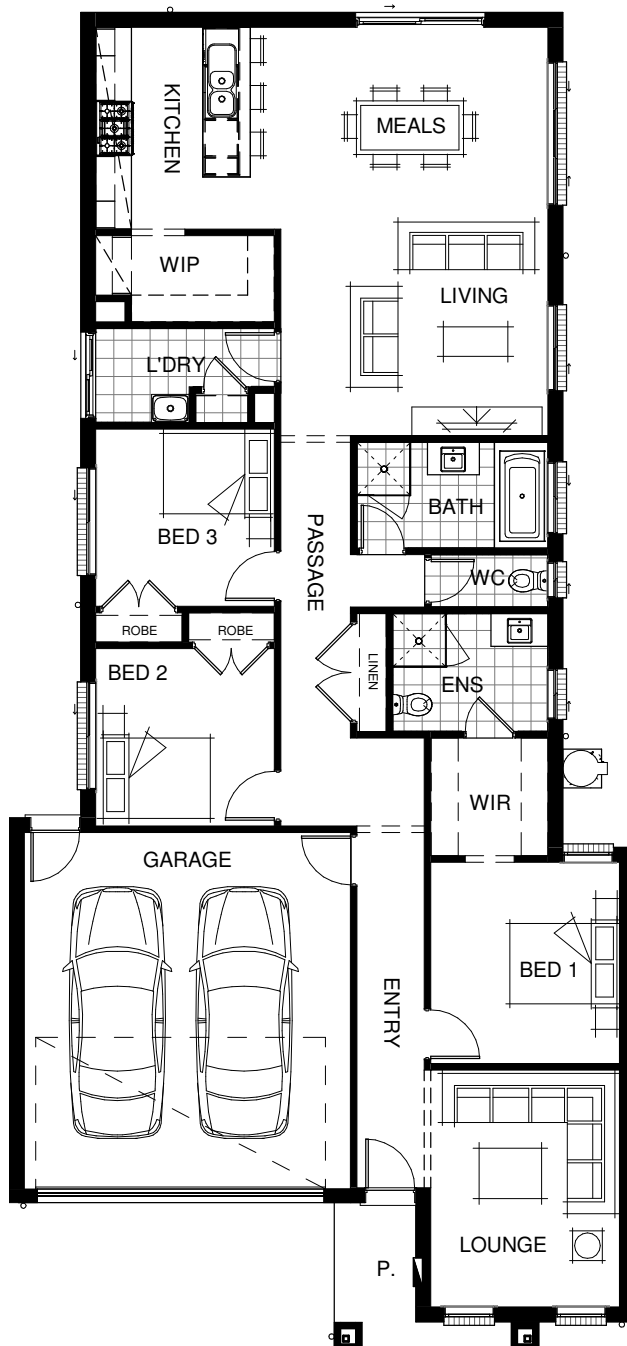

EMMA 200 MKII

LIVING AREAS		BEDROOMS		DIMENSIONS	
Meals/Living:	4510 mm x 6880 mm	Bedroom 1:	3190 mm x 3400 mm	External Length:	22.48 m
Lounge:	3190 mm x 4000 mm	Bedroom 2:	3020 mm x 3000 mm	External Width:	10.50 m
		Bedroom 3:	3020 mm x 3000 mm	Minimum Block Length:	29.50 m
				Minimum Block Width:	10.50 m
				Total:	188.66 m ² / 20.31 SQM