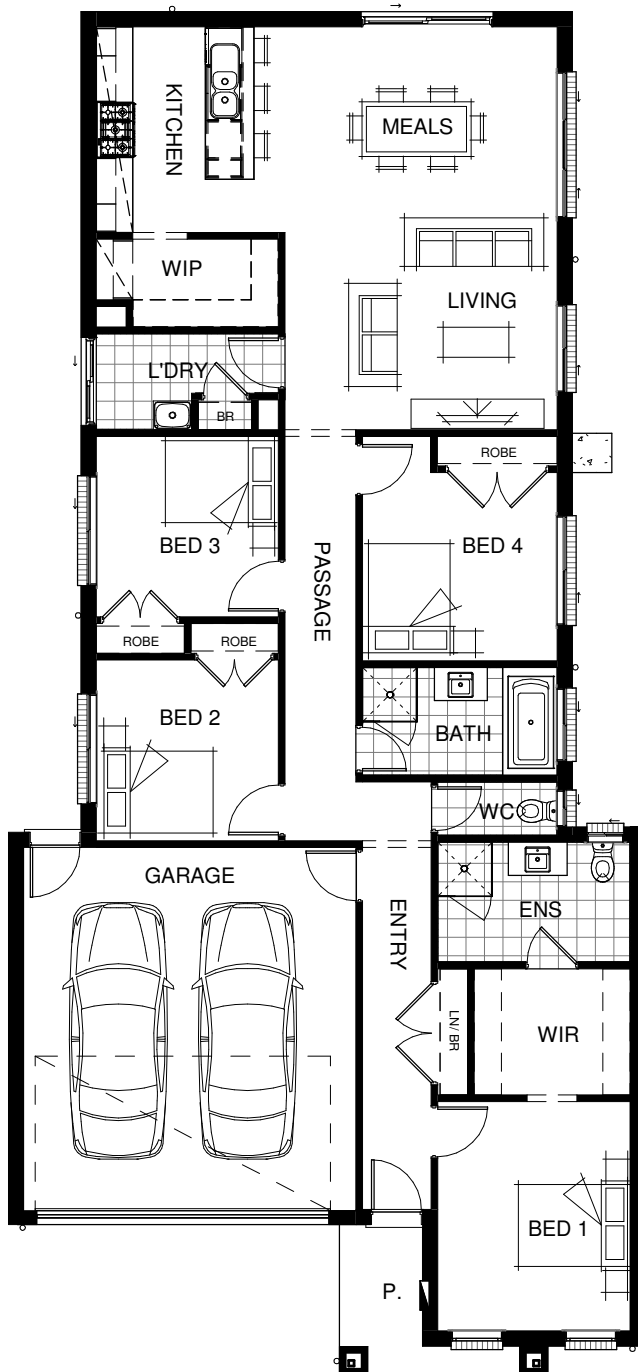

# EMMA 200 MKIII

LIVING AREAS		BEDROOMS		DIMENSIONS	
Meals/Living:	4510 mm x 6660 mm	Bedroom 1:	3190 mm x 3800 mm	External Length:	22.48 m
		Bedroom 2:	3020 mm x 3000 mm	External Width:	10.50 m
		Bedroom 3:	3020 mm x 3000 mm	Minimum Block Length:	29.50 m
		Bedroom 4:	3230 mm x 3120 mm	Minimum Block Width:	10.50 m
				Total:	189.37 m <sup>2</sup> / 20.38 SQR