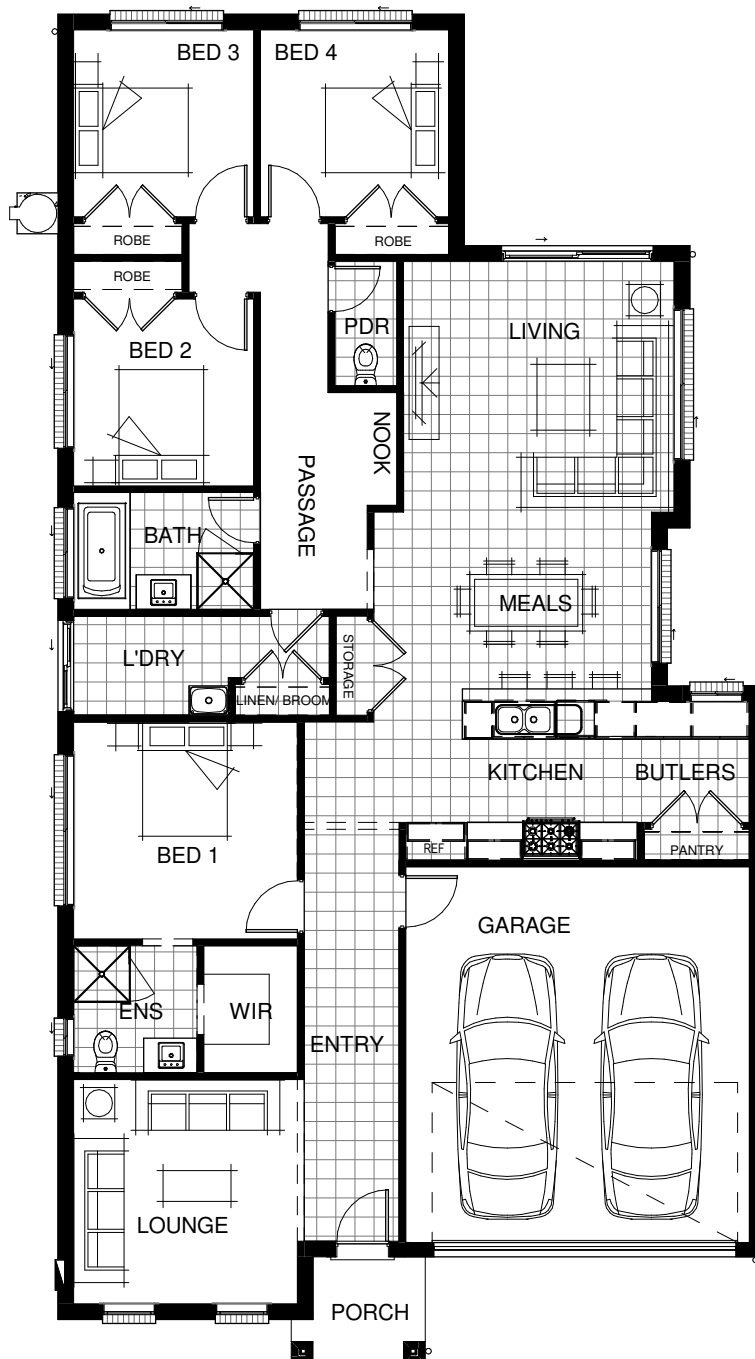

DENALI 220

LIVING AREAS		BEDROOMS		DIMENSIONS	
Living:	4020 mm x 4340 mm	Bedroom 1:	3480 mm x 3590 mm	External Length:	20.82 m
Meals:	2810 mm x 4450 mm	Bedroom 2:	3000 mm x 2890 mm	External Width:	11.28 m
Lounge:	3600 mm x 3590 mm	Bedroom 3:	3000 mm x 2890 mm	Minimum Block Length:	28.00 m
		Bedroom 4:	3000 mm x 3020 mm	Minimum Block Width:	10.50 m
				Total:	203.88 m ² / 21.95 SQM