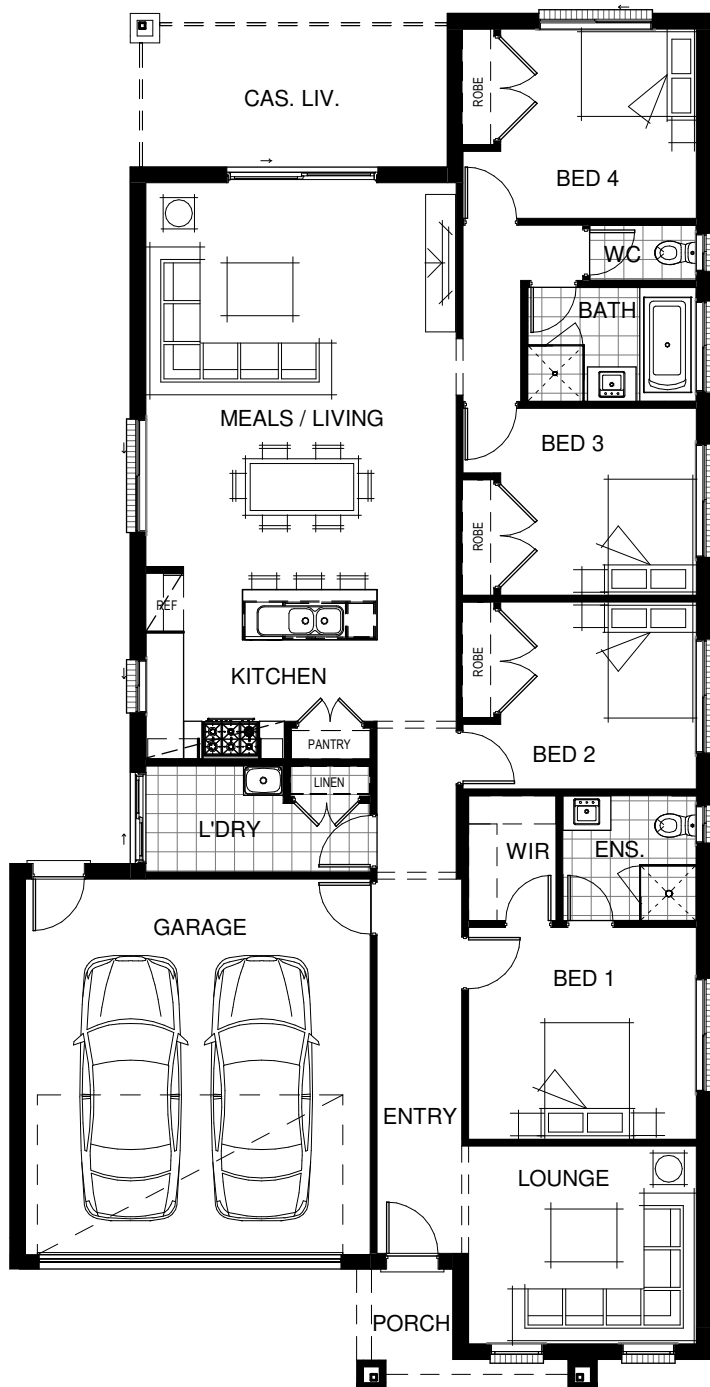

DAINTREE 220

| LIVING AREAS | | BEDROOMS | | DIMENSIONS | |
|----------------|-------------------|------------|-------------------|-----------------------|-----------------------------------|
| Living/Meals: | 9210 mm x 4970 mm | Bedroom 1: | 3400 mm x 3650 mm | External Length: | 21.47 m |
| Lounge: | 3170 mm x 3650 mm | Bedroom 2: | 3000 mm x 3740 mm | External Width: | 11.20 m |
| Casual Living: | 2450 mm x 4970 mm | Bedroom 3: | 3000 mm x 3740 mm | Minimum Block Length: | 28.00 m |
| | | Bedroom 4: | 3000 mm x 3740 mm | Minimum Block Width: | 12.50 m |
| | | | | Total: | 208.31 m ² / 22.42 SQM |