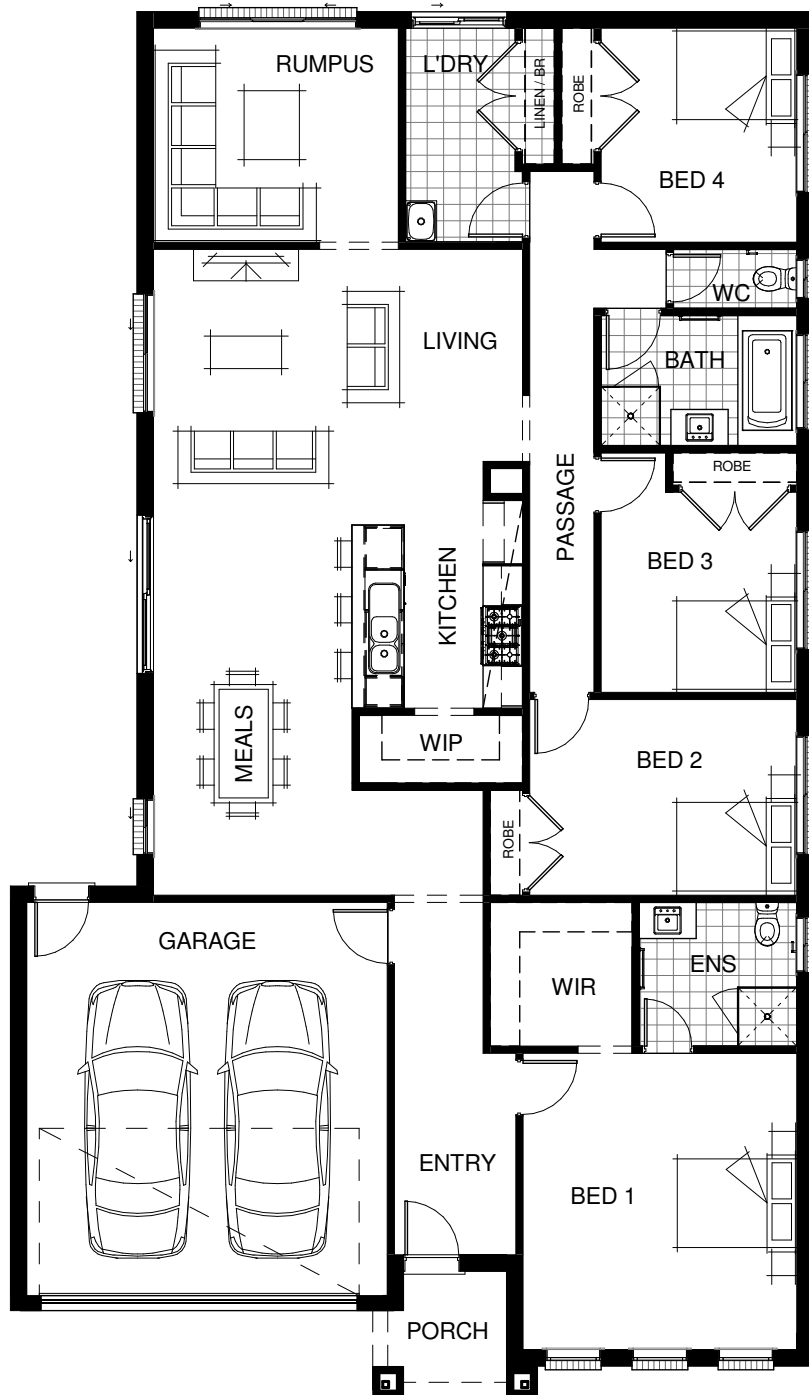

BROOME 240

LIVING AREAS		BEDROOMS		DIMENSIONS	
Living/Meals:	9860 mm x 5640 mm	Bedroom 1:	4530 mm x 4190 mm	External Length:	21.11 m
Rumpus:	3280 mm x 3750 mm	Bedroom 2:	3000 mm x 3490 mm	External Width:	12.23 m
		Bedroom 3:	3070 mm x 3000 mm	Minimum Block Length:	28.00 m
		Bedroom 4:	3280 mm x 3000 mm	Minimum Block Width:	14.00 m
				Total:	223.17 m ² / 24.02 SQM