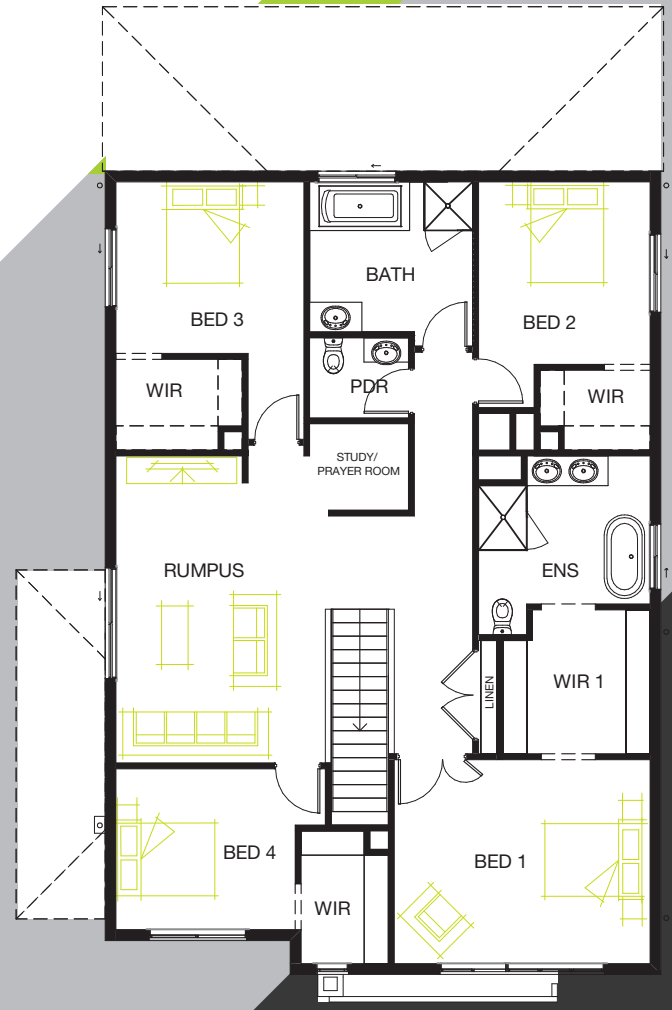

BOSTON 370

 4
  3
  2

LIVING AREAS

Living/Meals:	7350 mm x 7010 mm
Theatre:	3960 mm x 3600 mm
Rumpus:	5710 mm x 4000 mm
Study:	3250 mm x 3600 mm
Casual Living:	3000 mm x 4520 mm

BEDROOMS

Bedroom 1:	3800 mm x 4760 mm
Bedroom 2:	3400 mm x 3200 mm
Bedroom 3:	3200 mm x 3500 mm
Bedroom 4:	3000 mm x 3340 mm

DIMENSIONS

External Length:	18.59 m
External Width:	12.00 m
Minimum Block Width:	14.00 m
Minimum Block Length:	25.00 m
Total:	346.09 m ² / 37.25 sqm

Sales Hotline: 1800 60 40 11 | www.longislandhomes.com.au