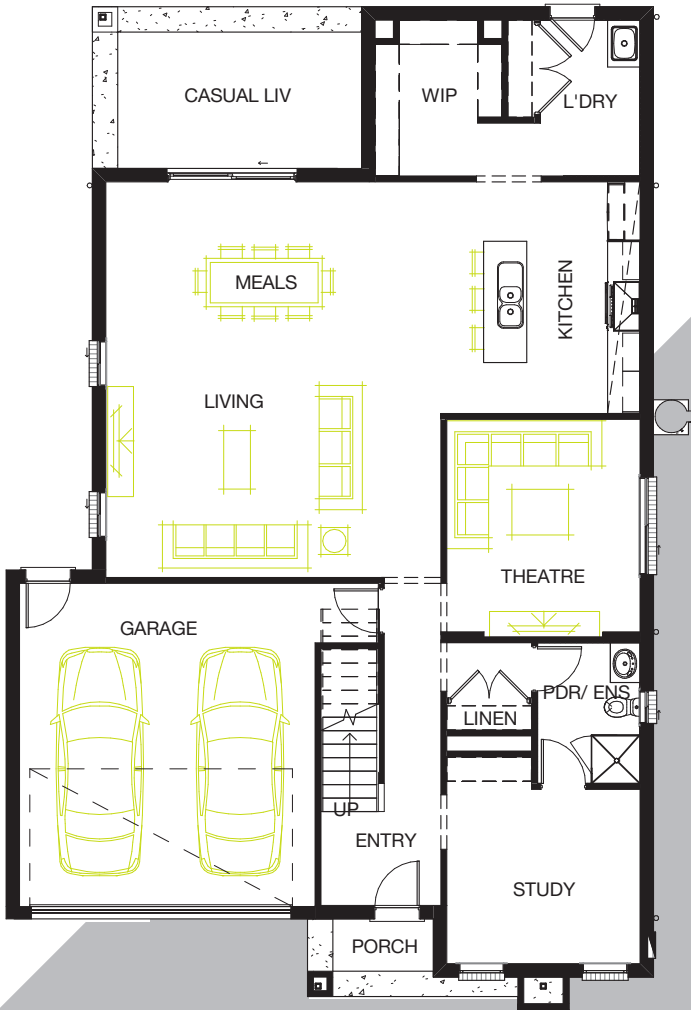

BOSTON 370

 4
  3
  2

LIVING AREAS

Living/Meals:	7350 mm x 7010 mm
Theatre:	3960 mm x 3600 mm
Rumpus:	5710 mm x 4000 mm
Study:	3250 mm x 3600 mm
Casual Living:	3000 mm x 4520 mm

BEDROOMS

Bedroom 1:	3800 mm x 4760 mm
Bedroom 2:	3400 mm x 3200 mm
Bedroom 3:	3200 mm x 3500 mm
Bedroom 4:	3000 mm x 3340 mm

DIMENSIONS

External Length:	18.59 m
External Width:	12.00 m
Minimum Block Width:	14.00 m
Minimum Block Length:	25.00 m
Total:	346.09 m ² / 37.25 sqm

Sales Hotline: 1800 60 40 11 | www.longislandhomes.com.au