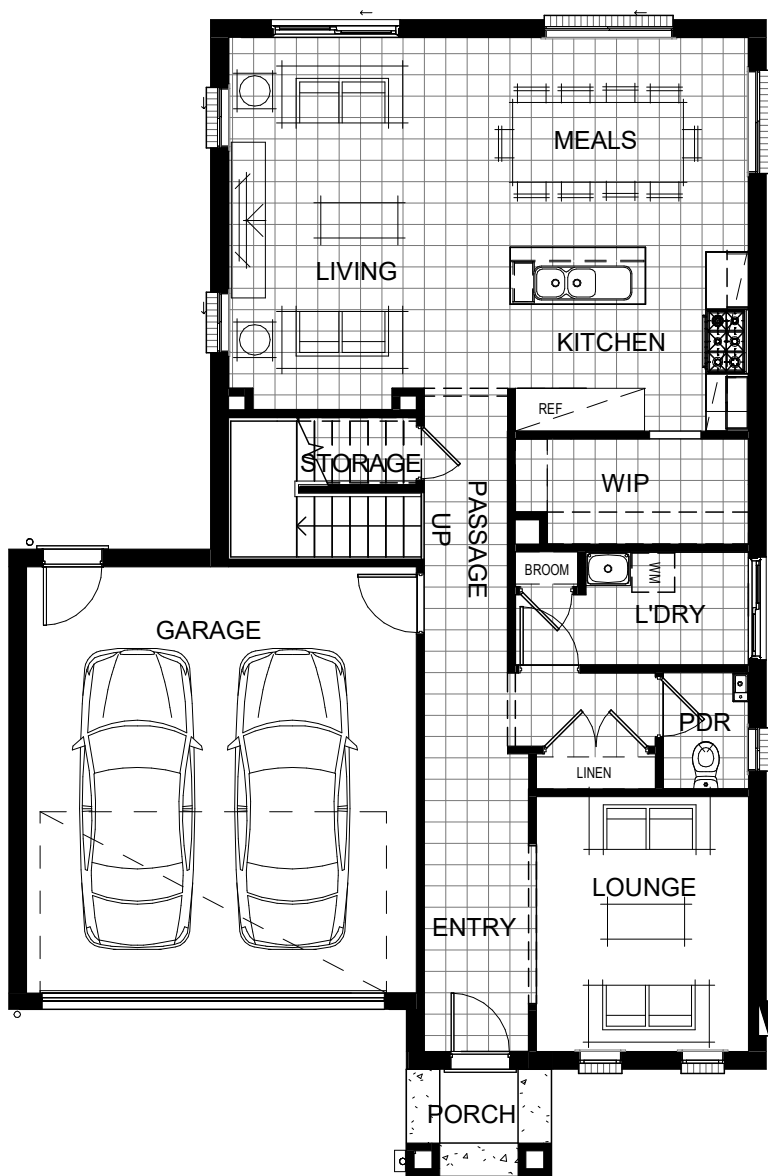

BEDARRA 260

LIVING AREAS		BEDROOMS		DIMENSIONS	
Living:	5250 mm x 1960 mm	Bedroom 1:	3800 mm x 4160 mm	External Length:	16.26 m
Meals:	5550 mm x 3300 mm	Bedroom 2:	3090 mm x 3070 mm	External Width:	10.65 m
Lounge:	3600 mm x 3000 mm	Bedroom 3:	3090 mm x 2970 mm	Minimum Block Length:	22.00 m
Retreat:	3380 mm x 4610 mm	Bedroom 4:	3000 mm x 3080 mm	Minimum Block Width:	12.50 m
				Total:	242.46 m ² / 26.10 sqm