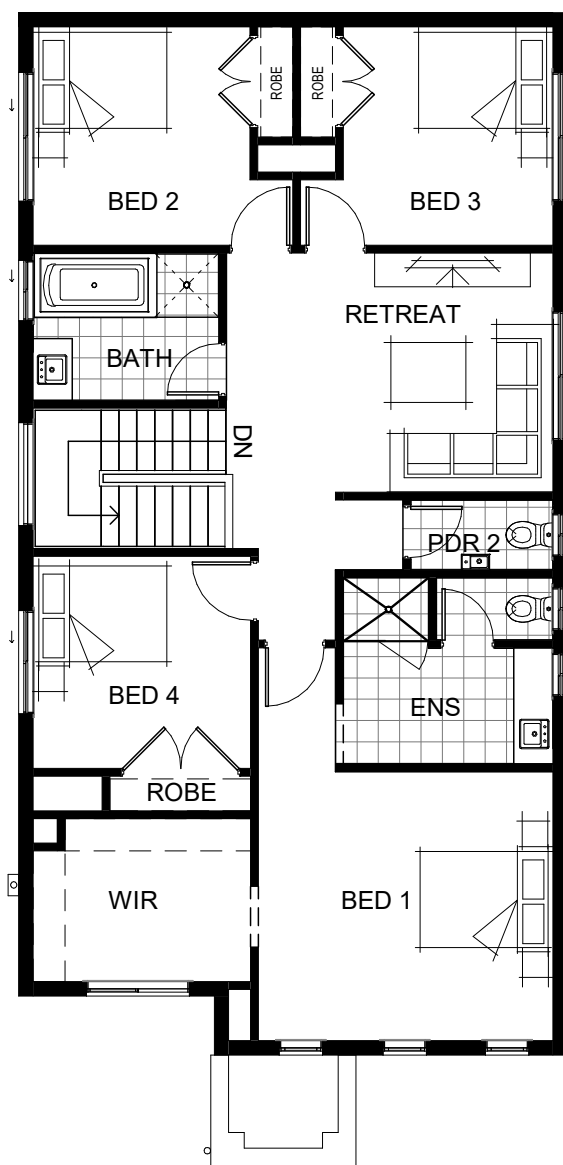

BEDARRA 260

LIVING AREAS		BEDROOMS		DIMENSIONS	
Living:	5250 mm x 1960 mm	Bedroom 1:	3800 mm x 4160 mm	External Length:	16.26 m
Meals:	5550 mm x 3300 mm	Bedroom 2:	3090 mm x 3070 mm	External Width:	10.65 m
Lounge:	3600 mm x 3000 mm	Bedroom 3:	3090 mm x 2970 mm	Minimum Block Length:	22.00 m
Retreat:	3380 mm x 4610 mm	Bedroom 4:	3000 mm x 3080 mm	Minimum Block Width:	12.50 m
				Total:	242.46 m ² / 26.10 sqm